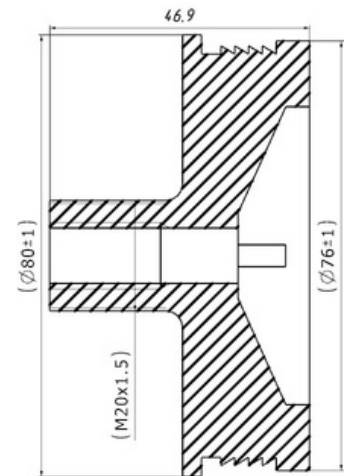

466138

Cabin Plastic
Piston Cover

Weight : 0,115 gr

OEM Ref. :

CROSS Ref. :