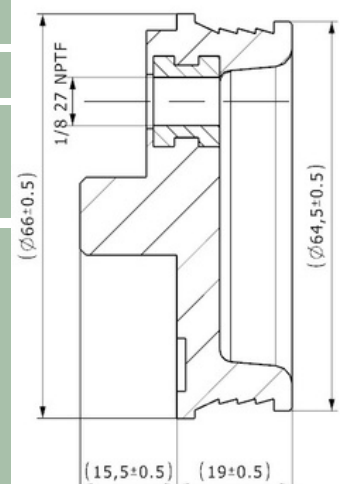

Cabin Plastic
Piston Cover

Weight : 0,85 gr
OEM Ref. :
CROSS Ref. :

244813-1

Cabin Plastic
Piston Cover

Weight : 0,85 gr
Front
OEM Ref. :
CROSS Ref. :

460019

Cabin Plastic
Piston Cover

Weight : 0,95 gr