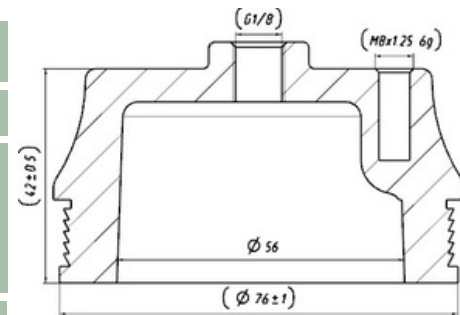

CROSS Ref. :

213410

Cabin Plastic
Piston

Weight : 0,225 gr

Rear

OEM Ref. : RENAULT 5010 092 916E

CROSS Ref. : C.O.B.O 2014118
CONTITECH SZ 51-5
MONROE CB0082

213410-1