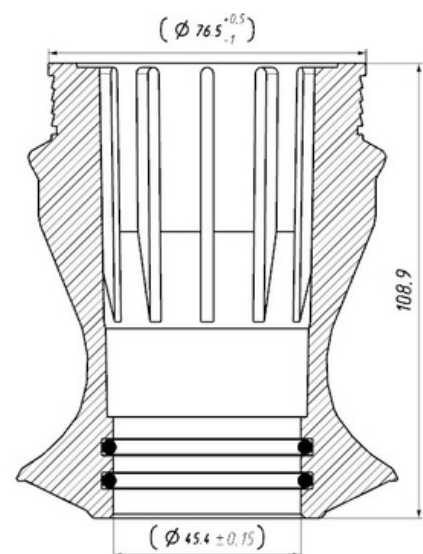

240506

Cabin Plastic Piston

Weight : 0,275 gr

Front

OEM Ref. : MERCEDES A 942 890 49 19

CROSS Ref. :

281302

Cabin Plastic Piston

Weight : 0,35 gr

Front

OEM Ref. :

CROSS Ref. :