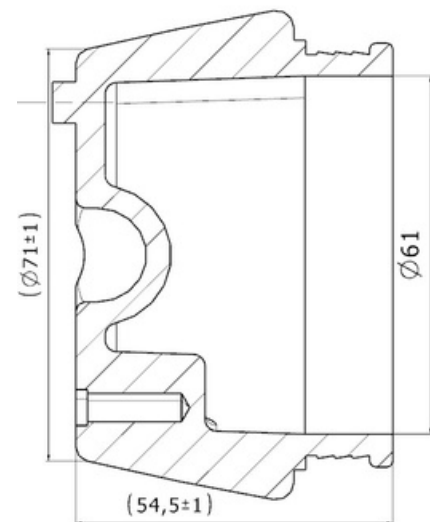

260019

Cabin Plastic
Piston Cover

Weight : 0,205 gr

Front

OEM Ref. :

CROSS Ref. :

267004

Cabin Plastic
Piston

Weight : 0,255 gr

Front

OEM Ref. :

CROSS Ref. :