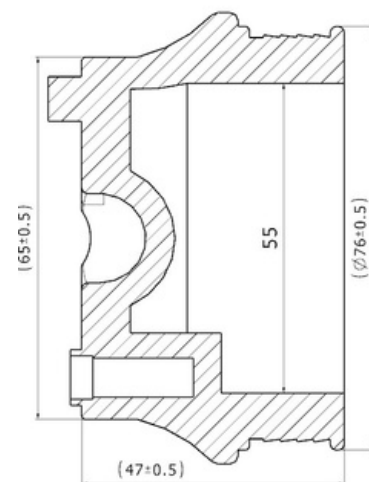

CROSS Ref. :

244704

Cabin Plastic
Piston

Weight :0,195 gr

Front

OEM Ref. :

CROSS Ref. :

244813