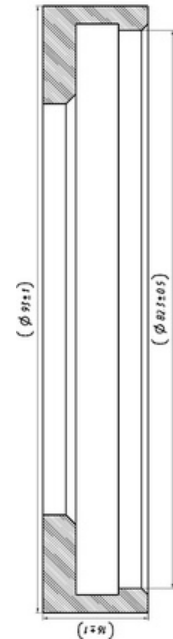

402909

Cabin Plastic
Piston

Weight : 0,5 gr

OEM Ref. :

CROSS Ref. :