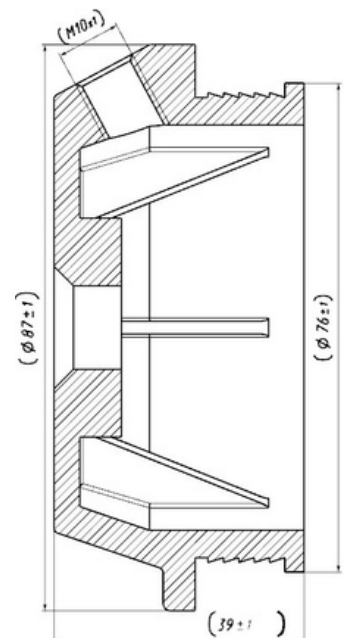

423401

Cabin Plastic Piston Cover

Weight : 0,185 gr

Front

OEM Ref. : 20453256 20889136 21430900
20889132-1 7421170696 2040662
20453258 21111942 21170611
21111932 -1 20453258 7421430899
20889136 3198837

CROSS Ref. : MONROE CB0055
CB0210
CB0055+CB0039
CB0214 / CB0212
DIESEL 270433
TECHNIC