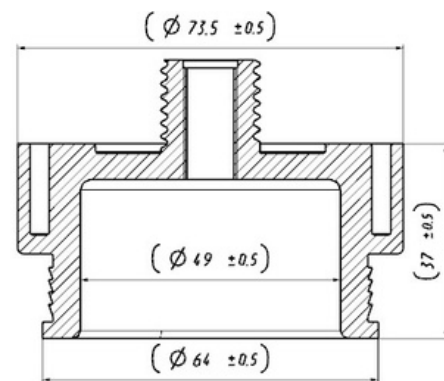

Cabin Plastic Piston

Weight : 0,1 gr
OEM Ref. :
CROSS Ref. :

227108

Cabin Plastic Piston

Weight : 0,105 gr
Front
OEM Ref. :
CROSS Ref. :

431003

Cabin Plastic
Piston Cover

Weight : 0,95 gr