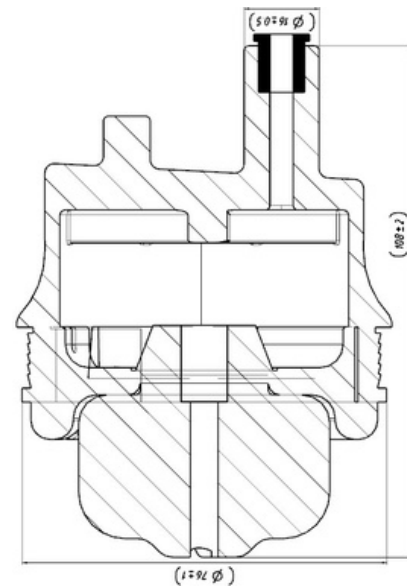

CROSS Ref. :

206704

Cabin Plastic Piston Stopper

Weight : 0,215 gr

Front

OEM Ref. : 5010629414
20906196
20591506

CROSS Ref. :	MONROE	CB0257
	CONTITECH	SZ 50- 9 P02
	DIESEL TECHNIC	677050
	CONTITECH	1 AS-007