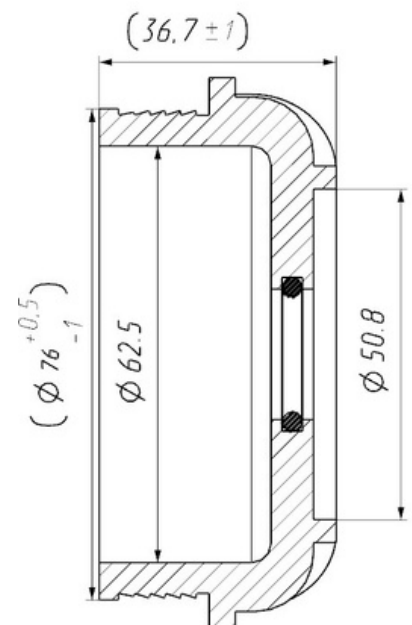

PHONEIX CD 075 119 102

462401

Cabin Plastic Piston Cover

Weight : 0,175 gr

Front

OEM Ref. : 2493165 1908098
1908097 1926779

CROSS Ref. : MONROE CB0184

DIESEL 123461
TECHNIC