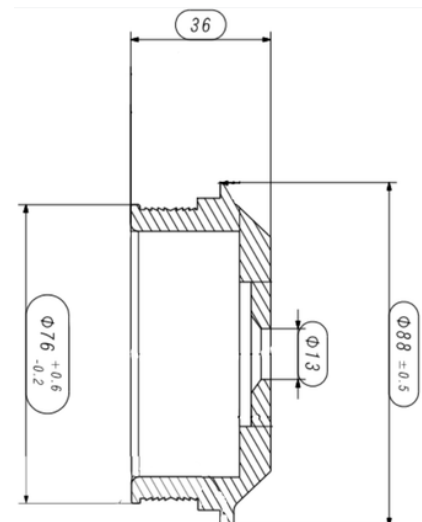

OEM Ref. :

CROSS Ref. :

435083

Cabin Plastic
Piston Cover

Weight : 0,125 gr

Front

OEM Ref. :

CROSS Ref. :