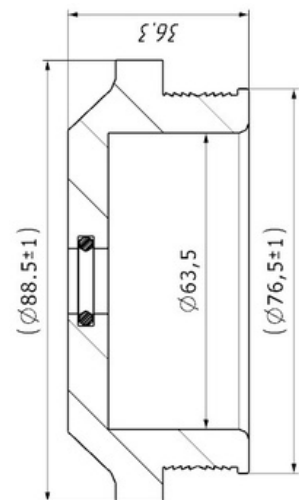

435081-9

Cabin Plastic Piston Cover

Weight : 0,125 gr

OEM Ref. :

CROSS Ref. :

444005

Cabin Plastic Piston Cover

Weight : 0,125 gr

Front

OEM Ref. :

CROSS Ref. :