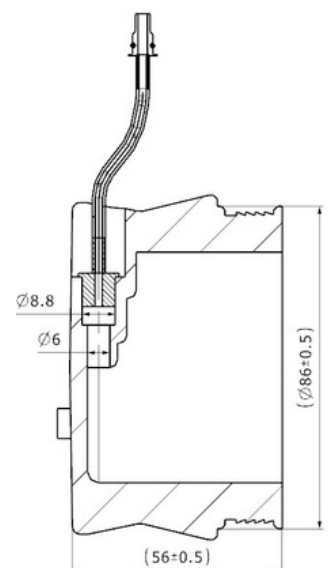

260019

Cabin Plastic
Piston Cover

Weight : 0,205 gr

Front

OEM Ref. :

CROSS Ref. :

267004

Cabin Plastic
Piston

Weight : 0,255 gr

Front

OEM Ref. :

CROSS Ref. :