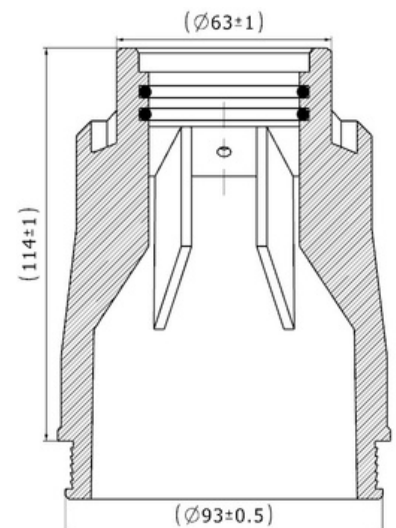

243701

Cabin Plastic Piston

Weight : 0,425 gr

OEM Ref. : 1440529 81523856032
1448573 1331728
1377520 5001836461
42533268 81623856003

CROSS Ref. : MONROE SD0009
CONTITECH SZ 59-8 SR / SZ 59-7

239030

Cabin Plastic Piston

Weight :

Front

OEM Ref. : 1931023 1931931024
1850682 1850683

CROSS Ref. : SACHS 317 618 / 731700013450
317 619 / 731700013451

MONROE CB0221
CB0223

DIESEL 565025
TECHNIC 565026