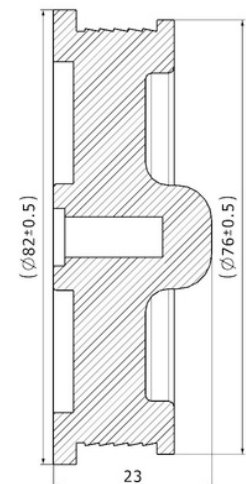

444704

Cabin Plastic
Piston Cover

Weight : 0,95 gr

OEM Ref. :

CROSS Ref. :

469101

Cabin Plastic
Piston Cover

Weight : 0,95 gr

Front

OEM Ref. :