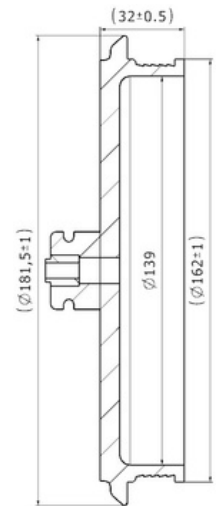

OEM Ref. :

CROSS Ref. :

446023

Cabin Plastic
Piston Cover

Weight : 0,485 gr

Front

OEM Ref. :

CROSS Ref. :