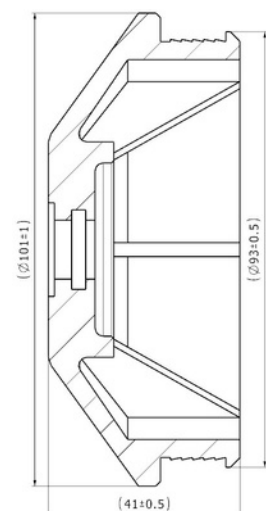

Weight : 0,165 gr
Front
OEM Ref. :
CROSS Ref. :