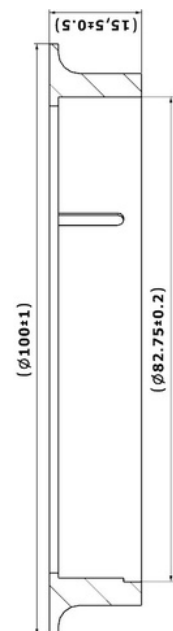

OEM Ref. :

CROSS Ref. :

404806

Cabin Plastic
Piston

Weight : 0,4 gr

Front

OEM Ref. :

CROSS Ref. :