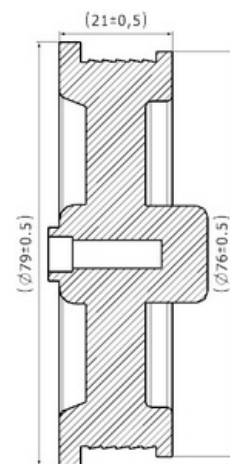

CROSS Ref. :

244704

Cabin Plastic
Piston

Weight :0,195 gr

Front

OEM Ref. :

CROSS Ref. :

244813