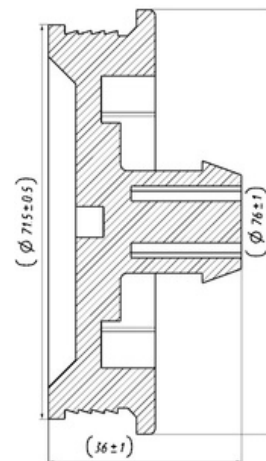

431003

Cabin Plastic
Piston Cover

Weight : 0,95 gr

OEM Ref. : PETERBILT R81-6002
D 500-2253

CROSS Ref. : FIRESTONE W02-703-7164