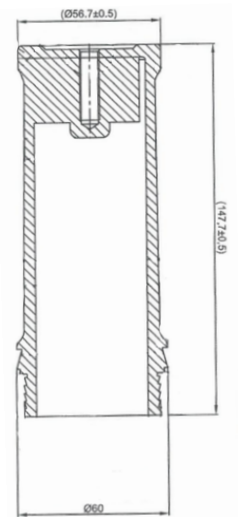

OEM Ref. :

CROSS Ref. :

224015

Cabin Plastic
Piston

Weight : 0,275 gr

OEM Ref. :

CROSS Ref. :

226015