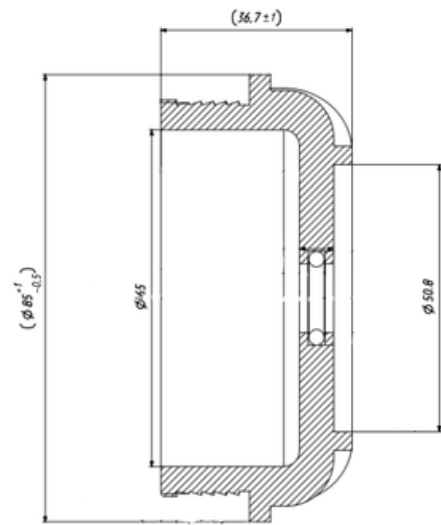

411301

Cabin Plastic
Piston Cover

Weight : 0,125 gr

Front

OEM Ref. :

CROSS Ref. :

476401

Cabin Plastic
Piston Cover