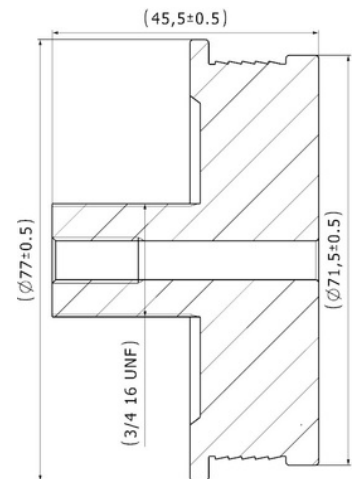

CROSS Ref. :

466184

Cabin Plastic
Piston Cover

Weight : 0,115 gr

OEM Ref. :

CROSS Ref. :

466165

Cabin Plastic
Piston Cover