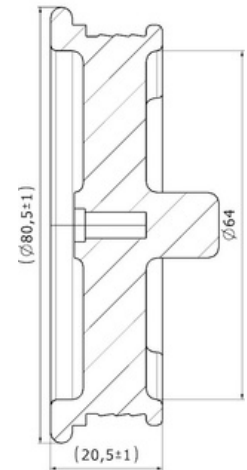

460019

Cabin Plastic
Piston Cover

Weight : 0,95 gr

OEM Ref. :

CROSS Ref. :

443574-3

Cabin Plastic
Piston Cover

Weight : 0,85 gr

Front

OEM Ref. :

CROSS Ref. :