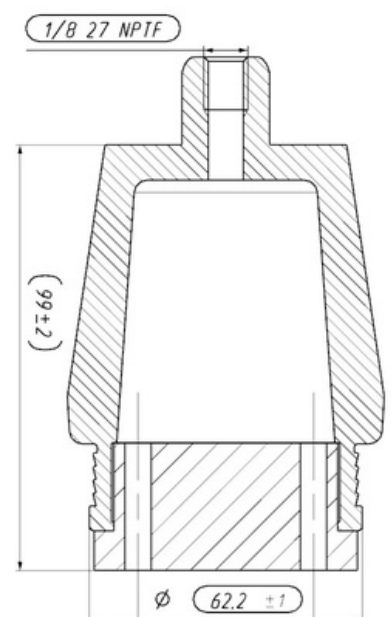

Cabin Plastic Piston

Weight : 0,245 gr

Front

OEM Ref. :

CROSS Ref. :

271401

Cabin Plastic
Piston

Weight : 0,435 gr