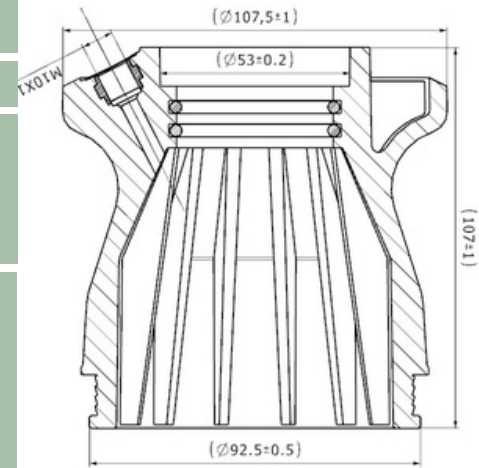

Cabin Plastic
Piston

Weight : 0,35 gr

Front

OEM Ref. :

CROSS Ref. :

234207

Cabin Plastic
Piston

Weight : 0,35 gr
OEM Ref. :
CROSS Ref. :