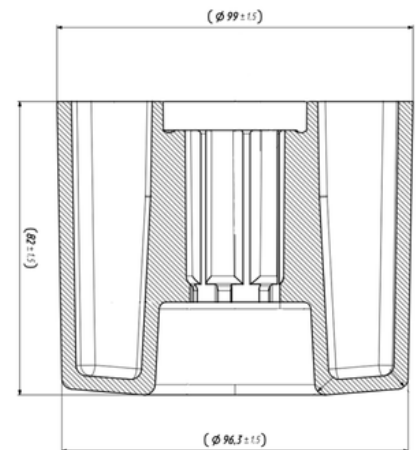

101101

Cabin Plastic
Piston Stopper

Weight : 0,336 gr

OEM Ref. :

CROSS Ref. :

107104

Cabin Plastic
Piston Stopper

Weight : 0,252 gr

OEM Ref. :

CROSS Ref. :