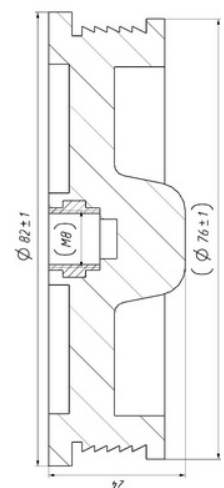

CROSS Ref. :

443574-1

Cabin Plastic
Piston Cover

Weight : 0,85 gr

Front

OEM Ref. :

CROSS Ref. :

445171