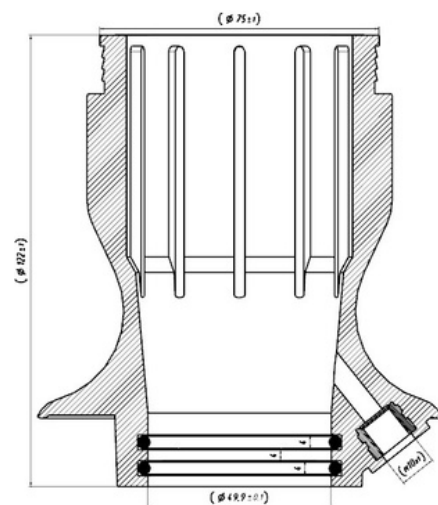

211004-2

Cabin Plastic
Piston

Weight : 0,365 gr

Rear

OEM Ref. : IVECO 5003 40706
5003 57352
5003 40705

CROSS Ref. : MONROE CB0136