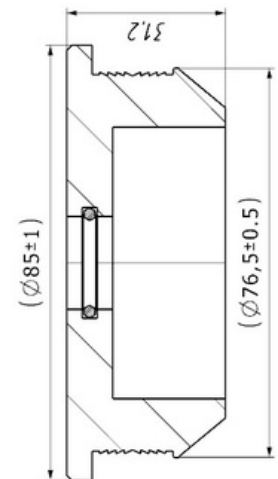

Cabin Plastic
Piston Cover

Weight : 0,125 gr
Front
OEM Ref. :
CROSS Ref. :

435081-7

Cabin Plastic
Piston Cover

Weight : 0,125 gr

OEM Ref. :

CROSS Ref. :

435081-8