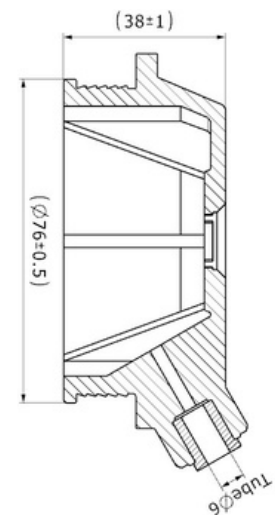

476401

Cabin Plastic
Piston Cover

Weight : 0,85 gr

OEM Ref. :

CROSS Ref. :

441024

Cabin Plastic
Piston Cover

Weight : 0,115 gr

Front

OEM Ref. :

CROSS Ref. :