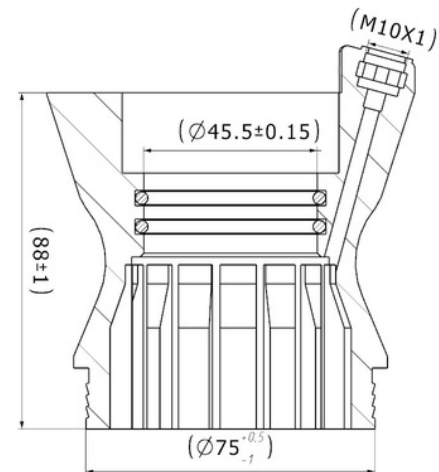

210004

Cabin Plastic Piston

Weight : 0,284 gr

Rear

OEM Ref. : 504060241
2997845
97383888

CROSS Ref. : SACHS 311 884 / 731700001588
731700002845 /
731700000277

MONROE CB0149

DIESEL
TECHNIC 777103

FIRESTONE W02 M58 8024

219506

Cabin Plastic Piston

Weight : 0,275 gr

Rear

OEM Ref. : 5010269674 5010629398
5010316783 20757841
5010228908

CROSS Ref. : SACHS 310 957 / 131 041

MONROE CB0088

DIESEL
TECHNIC 677000

FIRESTONE W02 M58 8034