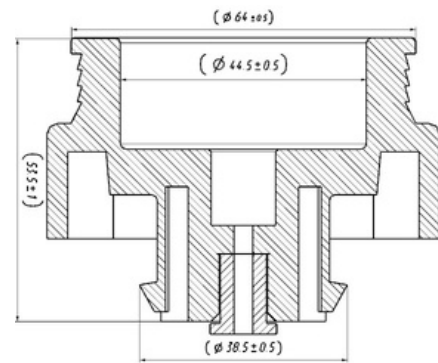

Weight : 0,135 gr

OEM Ref. : FREIGHTLINER 18-40977-00

CROSS Ref. : FIRESTONE W02-358-7206
CONTITECH SC 31-Y206