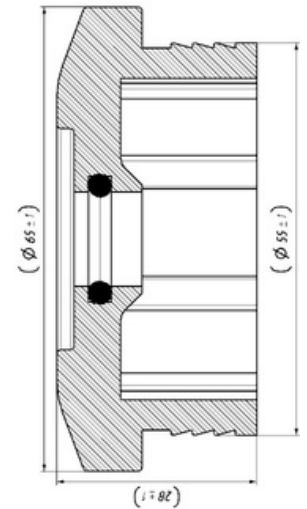

423401

Cabin Plastic Piston Cover

Weight : 0,185 gr

Front

OEM Ref. : 20453256 20889136 21430900
20889132-1 7421170696 2040662
20453258 21111942 21170611
21111932 -1 20453258 7421430899
20889136 3198837

CROSS Ref. : MONROE CB0055
CB0210
CB0055+CB0039
CB0214 / CB0212
DIESEL 270433
TECHNIC