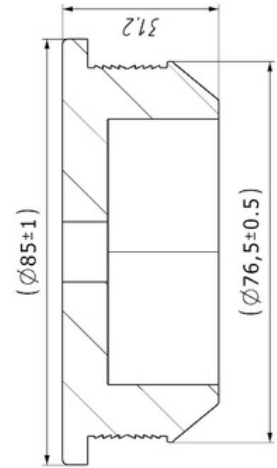

435081-9

Cabin Plastic Piston Cover

Weight : 0,125 gr

OEM Ref. :

CROSS Ref. :

444005

Cabin Plastic Piston Cover

Weight : 0,125 gr