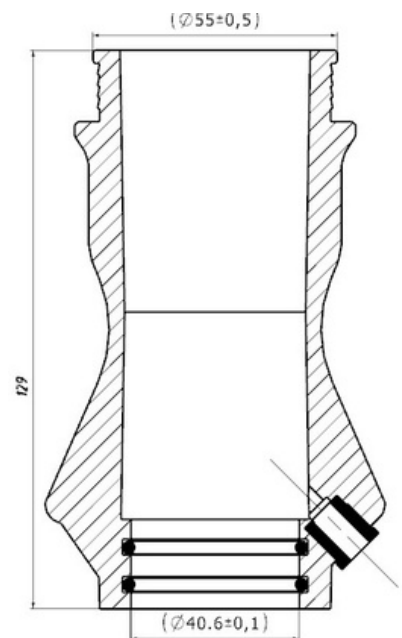

240506

Cabin Plastic Piston

Weight : 0,275 gr

Front

OEM Ref. : MERCEDES A 942 890 49 19

CROSS Ref. :

281302

Cabin Plastic Piston

Weight : 0,35 gr

Front

OEM Ref. :

CROSS Ref. :