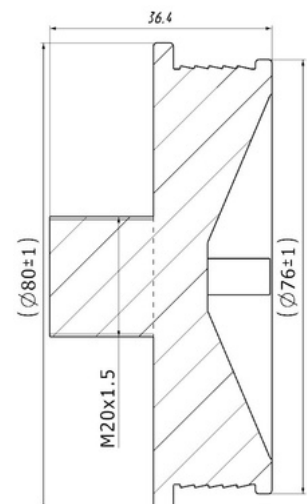

466165

Cabin Plastic
Piston Cover

Weight :0,115 gr

Front

OEM Ref. :

CROSS Ref. :