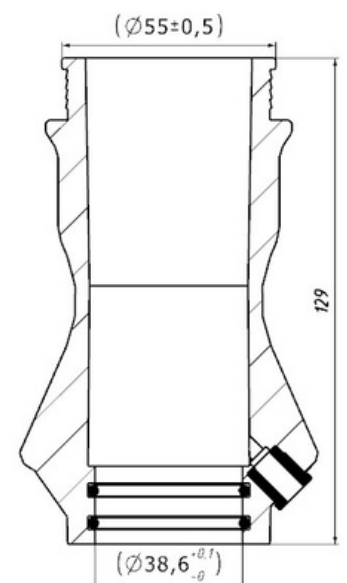

210004

Cabin Plastic Piston

Weight : 0,284 gr

Rear

OEM Ref. : 504060241
2997845
97383888

CROSS Ref. : SACHS 311 884 / 731700001588
731700002845 /
731700000277

MONROE CB0149

DIESEL
TECHNIC 777103

FIRESTONE W02 M58 8024

219506

Cabin Plastic Piston

Weight : 0,275 gr

Rear

OEM Ref. : 5010269674 5010629398
5010316783 20757841
5010228908

CROSS Ref. : SACHS 310 957 / 131 041

MONROE CB0088

DIESEL
TECHNIC 677000

FIRESTONE W02 M58 8034