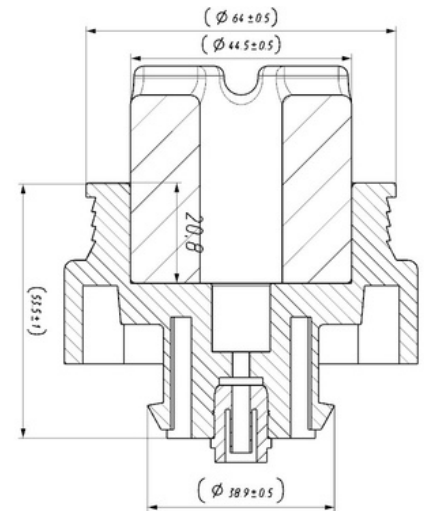

CROSS Ref. : MONROE	CB0257
CONTITECH	SZ 50- 9 P02
DIESEL TECHNIC	677050
CONTITECH	1 AS-007

221413

Cabin Plastic
Piston Stopper

Weight : 0,135 gr

Front

OEM Ref. : FREIGHTLINER 18-40977-00

CROSS Ref. : FIRESTONE W02-358-7206
CONTITECH SC 31-Y206