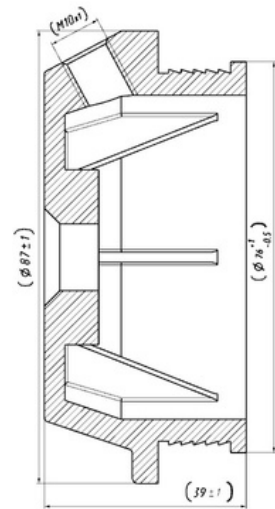

475401

Cabin Plastic
Piston Cover

Weight :0,185 gr

Front

OEM Ref. :

CROSS Ref. :

473404

Cabin Plastic
Piston Cover

Weight :0,175 gr

Front

OEM Ref. :

CROSS Ref. :