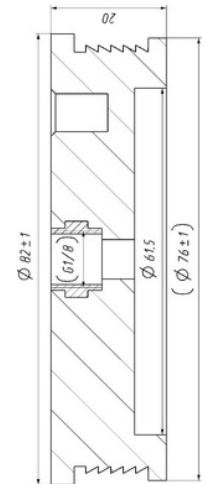

443574

Cabin Plastic
Piston Cover

Weight : 0,85 gr

OEM Ref. :

CROSS Ref. :