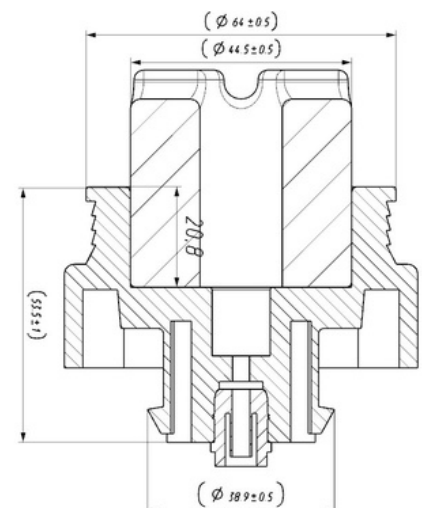

CROSS Ref. :

213410

Cabin Plastic
Piston

Weight : 0,225 gr

Rear

OEM Ref. : RENAULT 5010 092 916E

CROSS Ref. : C.O.B.O 2014118
CONTITECH SZ 51-5
MONROE CB0082

213410-1