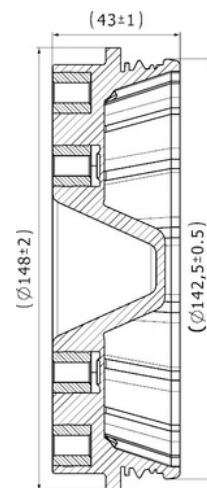

449050

Cabin Plastic
Piston Cover

Weight : 0,55 gr
OEM Ref. :
CROSS Ref. :

444005-1

Cabin Plastic
Piston Cover

Weight : 0,125 gr
OEM Ref. :
CROSS Ref. :