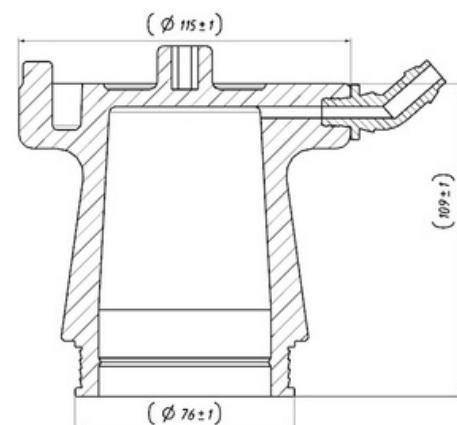

271401

Cabin Plastic
Piston

Weight : 0,435 gr

OEM Ref. :

CROSS Ref. :

278451

Cabin Plastic
Piston

Weight : 0,435 gr

Front

OEM Ref. :

CROSS Ref. :