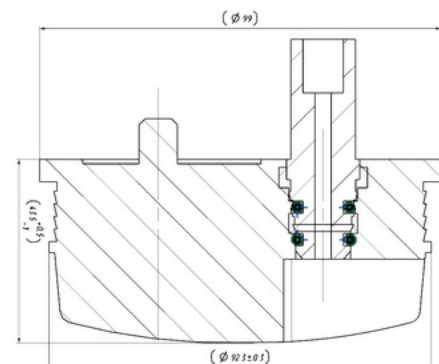

411652

Cabin Plastic
Piston Cover

Weight : 0,175 gr

Front

OEM Ref. :

CROSS Ref. :

418001

Cabin Plastic
Piston Cover

Weight : 0,315 gr

Front/Rear

OEM Ref. : 5010320096
5000791271

CROSS Ref. :

MONROE	CB0076
CONTITECH	816-Z
DIESEL TECHNIC	677052
FIRESTONE	W02 M58 8033
GOODYEAR	1AS-008
PHOENIX	C 091340