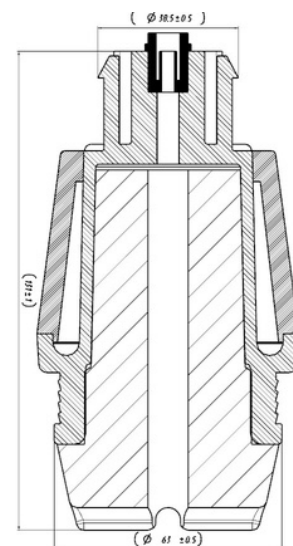

228709-1

Cabin Plastic Piston

Weight : 0,285 gr

OEM Ref. :

CROSS Ref. :