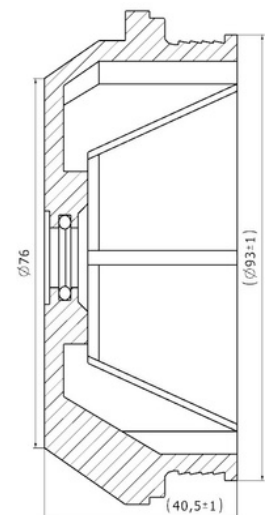

462401

Cabin Plastic Piston Cover

Weight : 0,175 gr

Front

OEM Ref. : 2493165 1908098
1908097 1926779

CROSS Ref. : MONROE CB0184

DIESEL 123461
TECHNIC

473401

Cabin Plastic Piston Cover

Weight : 0,175 gr

Rear

OEM Ref. : 1873668 2621046 1850682 1910106 +
2621045 2392806 1931024 1907301
2392805 1931023 1850683

CROSS Ref. : SACHS 317 618 / 731700013450
317 619 / 731700013451

DIESEL 123460 565026
TECHNIC 565025

MONROE CB0194 CB0223
CB0221