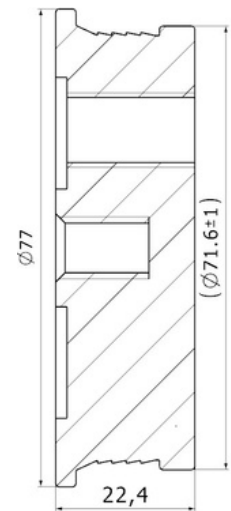

443113

Cabin Plastic
Piston Cover

Weight : 0,85 gr

Front

OEM Ref. :

CROSS Ref. :

443113-1

Cabin Plastic
Piston Cover

Weight : 0,95 gr

OEM Ref. :

CROSS Ref. :