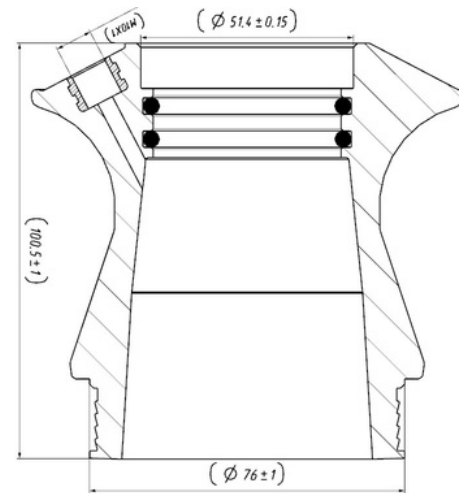

270301

Cabin Plastic Piston

Weight : 0,395 gr

OEM Ref. :

CROSS Ref. :