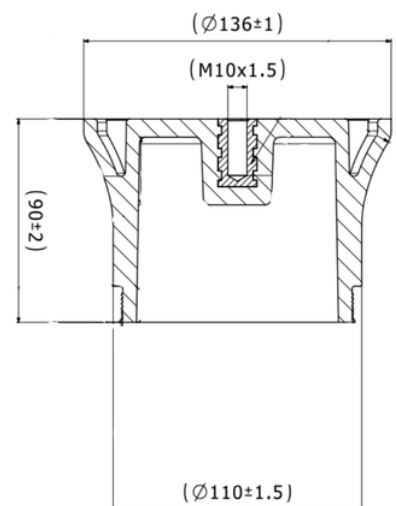

220049

Cabin Plastic Piston

Weight : 0,485 gr

OEM Ref. :

CROSS Ref. :

220048

Cabin Plastic Piston

Weight : 0,485 gr

Front

OEM Ref. :

CROSS Ref. :