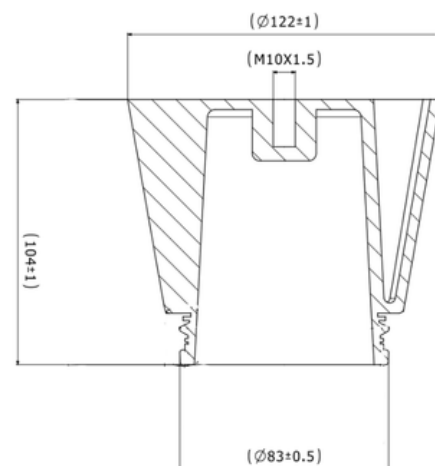

220049

Cabin Plastic Piston

Weight : 0,485 gr

OEM Ref. :

CROSS Ref. :

220048

Cabin Plastic Piston

Weight : 0,485 gr

Front

OEM Ref. :

CROSS Ref. :