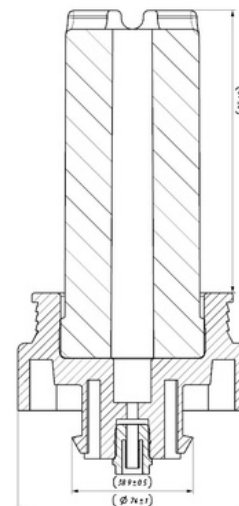

Weight : 0,135 gr

Front

OEM Ref. : FREIGHTLINER 18-40977-00
18-52651-00

CROSS Ref. : FIRESTONE W02-358-7207
W02-358-7215
CONTITECH SC31-B207
SC 31-Y215