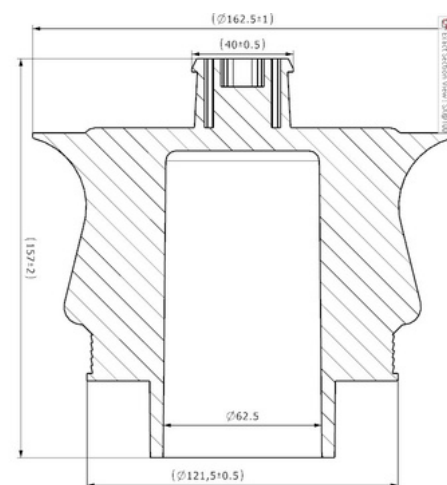

289702

Cabin Plastic
Piston

Weight : 0,35 gr

OEM Ref. :

CROSS Ref. :

229913

Cabin Plastic
Piston

Weight : 0,995 gr

OEM Ref. :

CROSS Ref. :