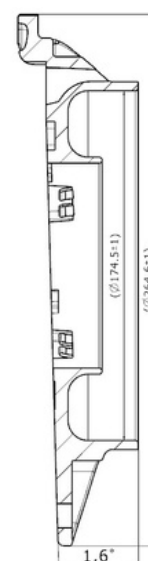

458080

Cabin Plastic
Piston Cover

Weight : 0,424 gr

Front

OEM Ref. :

CROSS Ref. :

468001

Cabin Plastic
Piston Cover