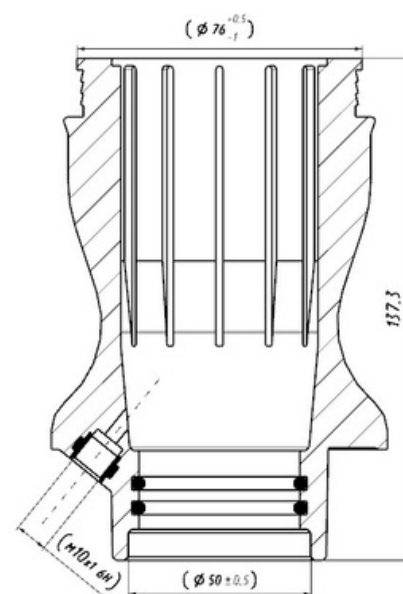

MACK

N7588301WKM

201305-2

Cabin Plastic Piston

Weight : 0,375 gr

Front/Rear

OEM Ref. :

CROSS Ref. : SCANIA	1476415
	1381919
MONROE	CB0030