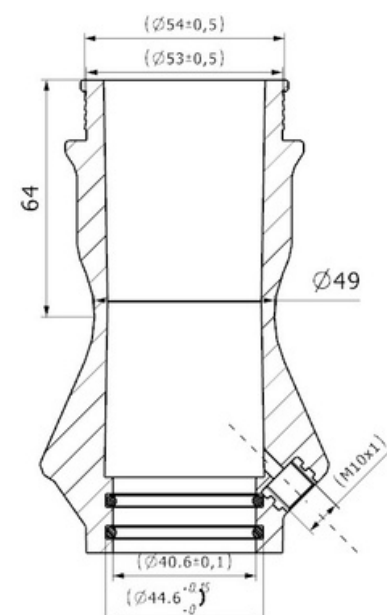

278506

Cabin Plastic Piston

Weight : 0,275 gr

OEM Ref. :

CROSS Ref. :

265506

Cabin Plastic Piston

Weight : 0,275 gr

Front

OEM Ref. :

CROSS Ref. :