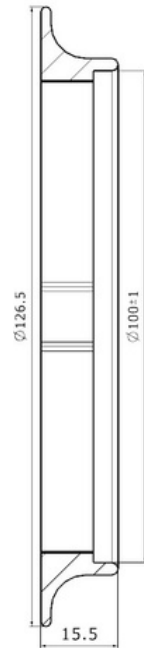

404807

Cabin Plastic
Piston

Weight : 0,5 gr

OEM Ref. :

CROSS Ref. :