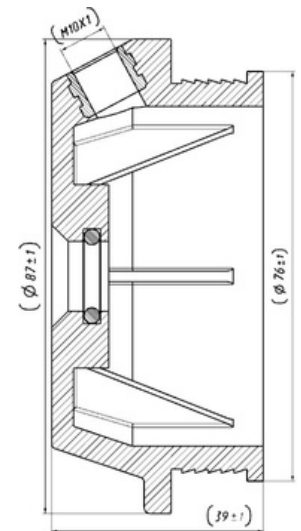

474401

Cabin Plastic Piston Cover

Weight : 0,415 gr

Front/Rear

OEM Ref. : 1629724 3172984 1870615+1871657
1629719 1923645 E1105301

CROSS Ref. : MONROE CB0003
CB0196
DIESEL 270013
TECHNIC 125977
FIRESTONE W02 M58 8036
GOODYEAR 1SA-AS 003