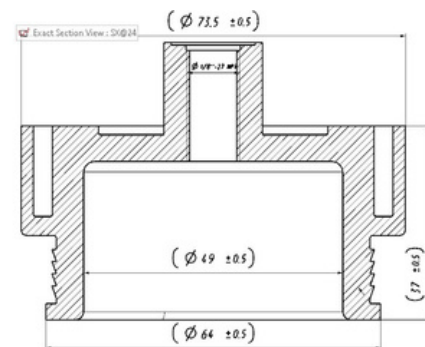

Weight : 0,095 gr
OEM Ref. :
CROSS Ref. :