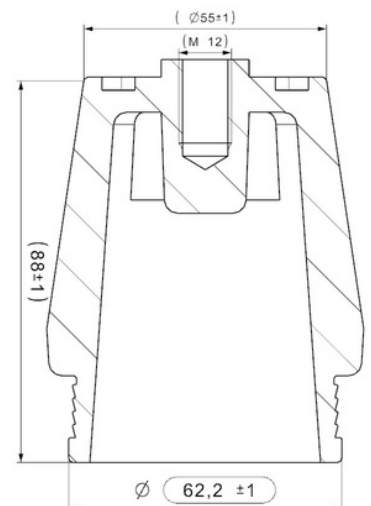

CROSS Ref. :

266744

Cabin Plastic Piston

Weight : 0,245 gr

Front

OEM Ref. :

CROSS Ref. :

272207