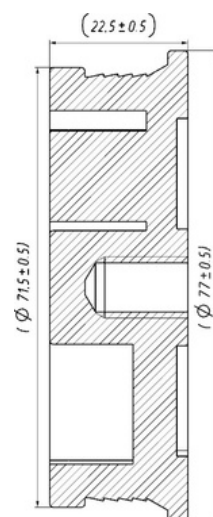

424015

Cabin Plastic
Piston Cover

Weight : 0,75 gr

OEM Ref. :

CROSS Ref. :

444113

Cabin Plastic
Piston Cover

Weight : 0,85 gr

Front

OEM Ref. : PETERBILT R81-6003

CROSS Ref. : FIRESTONE W02-730-7166