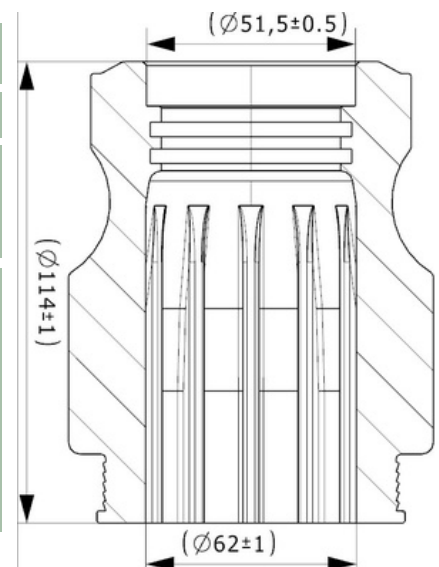

CROSS Ref. :

239027

Cabin Plastic
Piston

Weight : 0,385 gr

Front

OEM Ref. :

CROSS Ref. :

220049