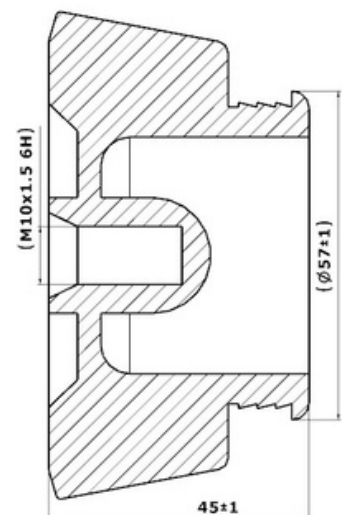

241113

Cabin Plastic
Piston Cover

0,095 gr
Front
BEGE 500184
CROSS Ref. : CONTITECH SZ 45-8