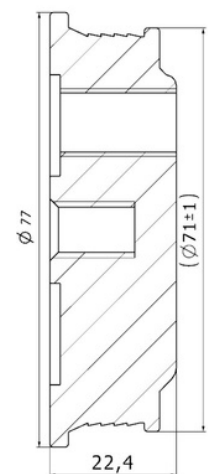

CROSS Ref. :

443113-1

Cabin Plastic
Piston Cover

Weight : 0,95 gr

OEM Ref. :

CROSS Ref. :

466704

Cabin Plastic
Piston Cover