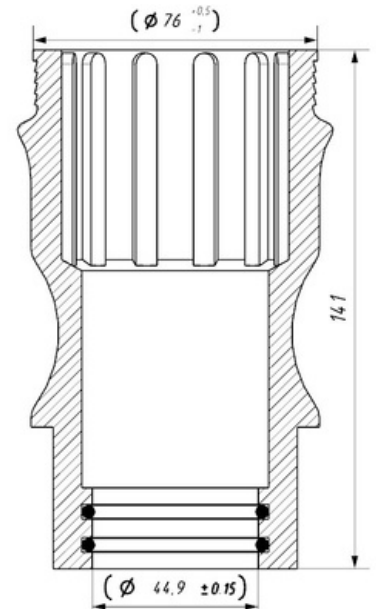

206204

Cabin Plastic Piston

Weight : 0,386 gr

Front

OEM Ref. : 1629724
1629719
3172984

CROSS Ref. : MONROE CB0003
DIESEL 270013
TECHNIC
FIRESTONE W02 M58 8036
GOODYEAR 1SA-AS 003

207302

Cabin Plastic Piston