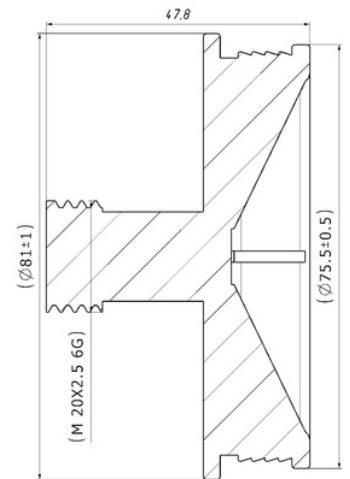

470401

Cabin Plastic
Piston Cover

Weight : 0,115 gr

OEM Ref. :

CROSS Ref. :