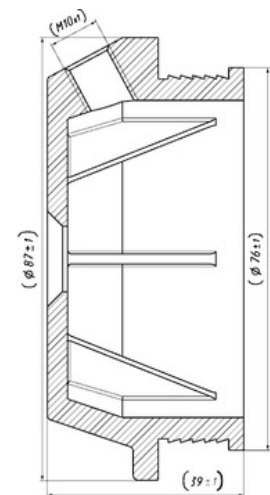

476401

Cabin Plastic
Piston Cover

Weight : 0,85 gr

OEM Ref. :

CROSS Ref. :

441024

Cabin Plastic
Piston Cover

Weight : 0,115 gr

Front

OEM Ref. :

CROSS Ref. :