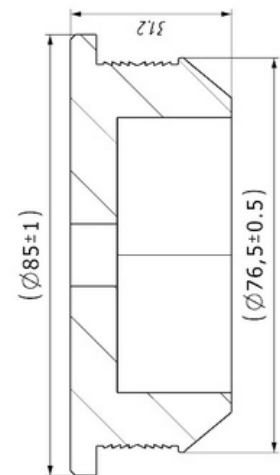

Weight : 0,125 gr
OEM Ref. :
CROSS Ref. :

435081-4

Cabin Plastic
Piston Cover

Weight : 0,125 gr
Front
OEM Ref. :
CROSS Ref. :

435081-5

Cabin Plastic
Piston Cover

Weight : 0,125 gr
OEM Ref. :
CROSS Ref. :

435081-6