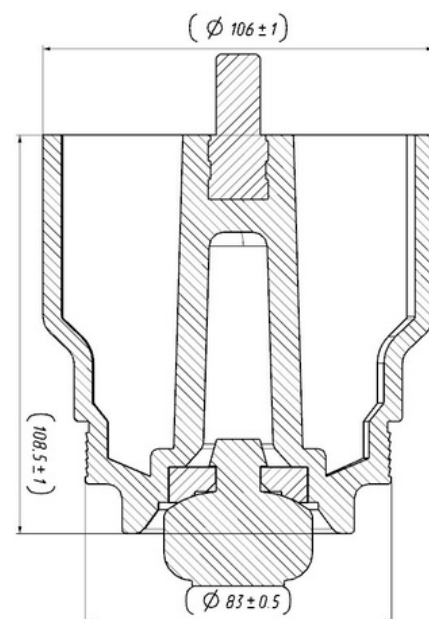

230001

Cabin Plastic Piston

Weight : 0,545 gr

Front

OEM Ref. : IVECO 41019150
8169050

CROSS Ref. : MONROE CB0077

240506

Cabin Plastic Piston