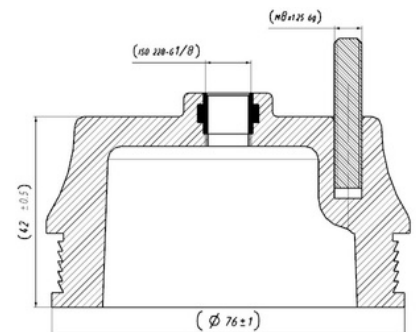

Weight : 0,225 gr

Front/Rear

OEM Ref. : 5010092916
5010313619
5010266845

CROSS Ref. : MONROE	CB0082	CB0083
CONTITECH	SZ 50-10	SZ 50-6
DIESEL TECHNIC	677051	
FIRESTONE	W02 M58 8033	
	W02 M58 8030	
	W02 M58 8032