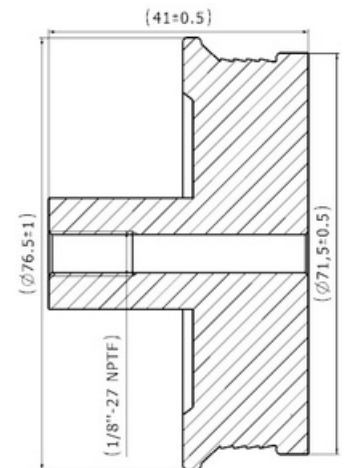

466113

Cabin Plastic Piston Cover

Weight : 0,115 gr

OEM Ref. :

CROSS Ref. :

449913

Cabin Plastic Piston Cover

Weight : 0,495

Front

OEM Ref. :

CROSS Ref. :