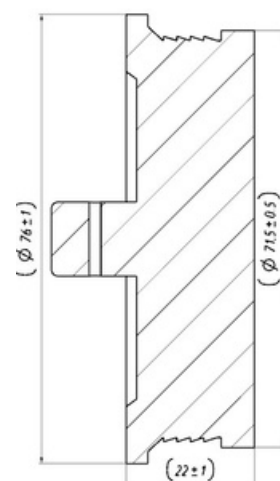

441113

Cabin Plastic
Piston Cover

Weight : 0,85 gr

Front

OEM Ref. :

CROSS Ref. : FIRESTONE W02-3589-7087
CONTITECH SC2W097
GOODYEAR 1S5-040