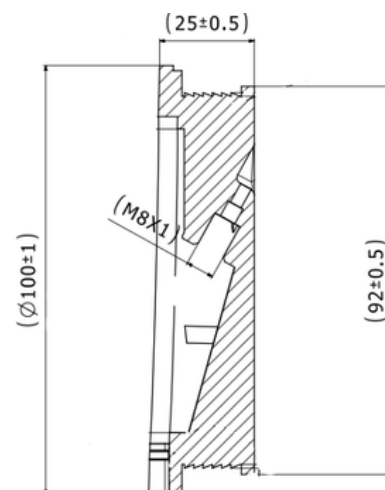

Front

OEM Ref. :

CROSS Ref. :

448080

Cabin Plastic
Piston

Weight : 0,175 gr

OEM Ref. :

CROSS Ref. :