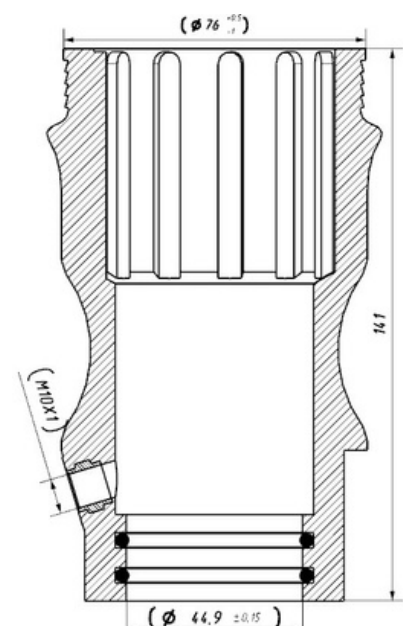

208304-1

Cabin Plastic Piston

Weight : 0,376 gr

Front

OEM Ref. : 1075076
1075077
1629725

CROSS Ref. : SACHS	316 372
MONROE	CB0002
DIESEL	270010
TECHNIC	
FIRESTONE	W02 M58 8038
GOODYEAR	1SA-AS 002

211004-1

Cabin Plastic
Piston