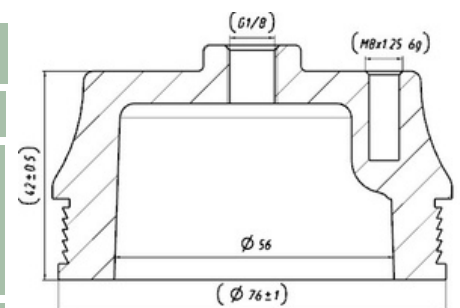

213410-1

Cabin Plastic
Piston

Weight : 0,225 gr

Rear

OEM Ref. : RENAULT 5010 092 916E

CROSS Ref. : C.O.B.O 2014118
CONTITECH SZ 51-5
MONROE CB0082