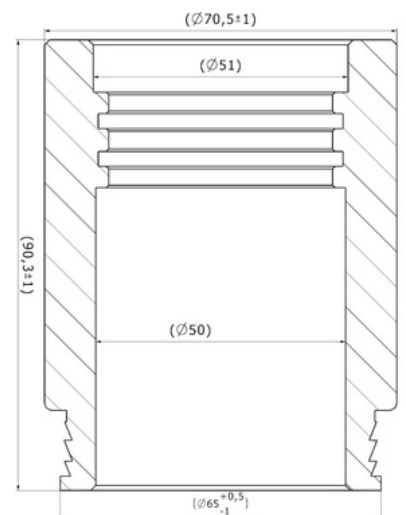

OEM Ref. :

CROSS Ref. :

296301

Cabin Plastic Piston

Weight : 0,435 gr
OEM Ref. :
CROSS Ref. :

904004

Cabin Plastic Piston

Weight : 0,185 gr
Front
OEM Ref. :
CROSS Ref. :