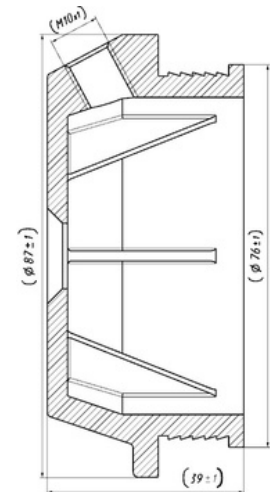

CROSS Ref. :

476401

Cabin Plastic
Piston Cover

Weight : 0,85 gr

OEM Ref. :

CROSS Ref. :

441024

Cabin Plastic
Piston Cover