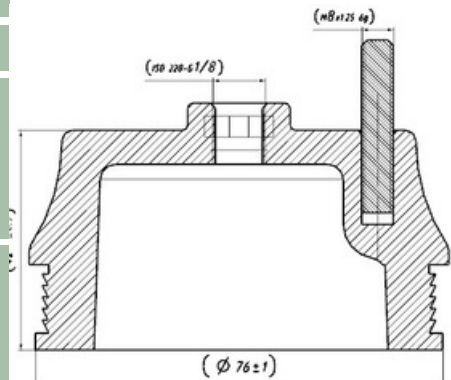

206704-1

Cabin Plastic
Piston Stopper