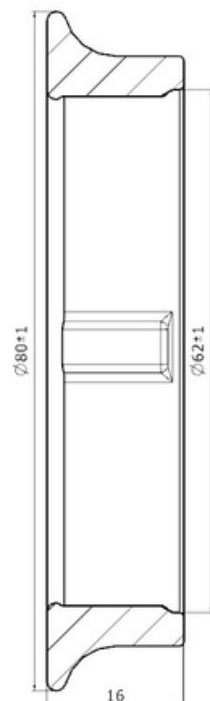

404801

Cabin Plastic Piston Ring

Weight : 0,4 gr

Front/Rear

OEM Ref. :	64306807008	3172984	3198850
	20453256	20889132-1	7421170696
	1629724	20453258	21651229
	1629719	21111932 -1	22144209
	20889136	21032337	20721167
	20889138		

CROSS Ref. : MONROE	CB0055	CB0055+CB0039
	CB0003	CB0214 / CB0212
	CB0001	CB0210
DIESEL TECHNIC	270013	270.433
	270094	
FIRESTONE	W02 M58 8036	
GOODYEAR	1SA-AS 003	1SA-AS 001

404802

Cabin Plastic Piston Ring

Weight : 0,4 gr

Front/Rear

OEM Ref. :	9408904919	5010629398	5010228908
	5010269674	20757841	
	5010316783	5010629398	

CROSS Ref. : SACHS	316 695 / 315 153 /	
	721700008810 /	
	721700003575	
	310 957 / 131 041	
	313 071	
MONROE	CB0129	CB0088
DIESEL TECHNIC	464467	677000
FIRESTONE	W02 M58 8034	
	W02 M58 8034