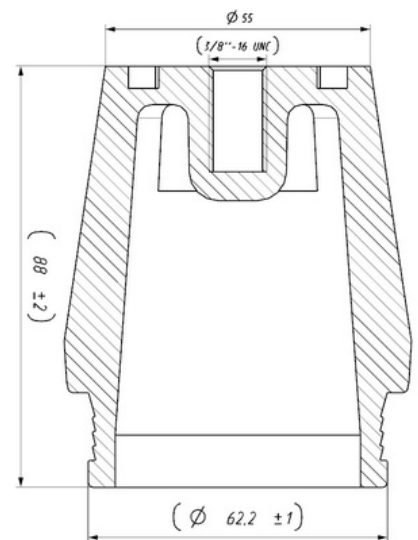

OEM Ref. :

CROSS Ref. :

266782

Cabin Plastic Piston

Weight : 0,245 gr

OEM Ref. :

CROSS Ref. :

251709-1