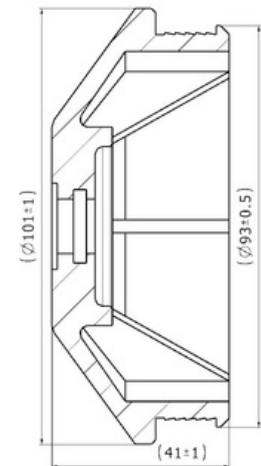

Cabin Plastic
Piston Cover

Weight : 0,55 gr
OEM Ref. :
CROSS Ref. :

444005-1

Cabin Plastic
Piston Cover

Weight : 0,125 gr
OEM Ref. :
CROSS Ref. :

441027-1

Cabin Plastic
Piston Cover

Weight : 0,165 gr
OEM Ref. :
CROSS Ref. :