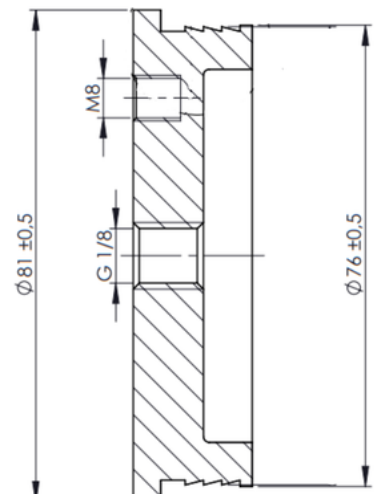

CROSS Ref. :

473404

Cabin Plastic
Piston Cover

Weight :0,175 gr

Front

OEM Ref. :

CROSS Ref. :

482113