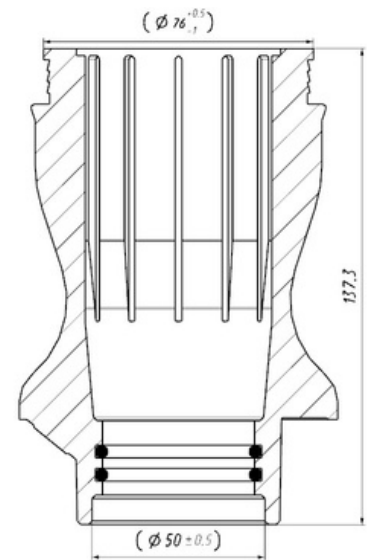

244302

Cabin Plastic
Piston