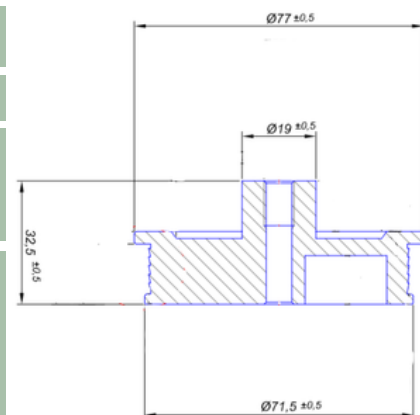

446113-1

Cabin Plastic
Piston Cover

Weight : 0,115 gr

Front

OEM Ref. :

CROSS Ref. :

470652

Cabin Plastic
Piston Cover