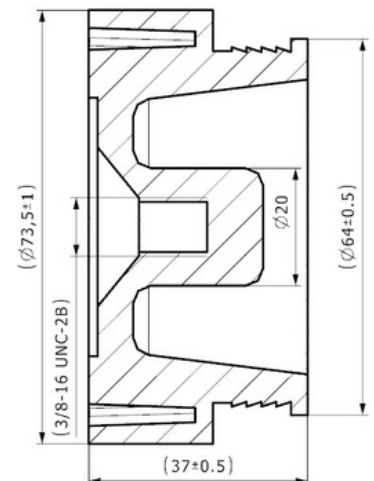

Cabin Plastic Piston

Weight : 0,1 gr
OEM Ref. :
CROSS Ref. :

227108

Cabin Plastic Piston

Weight : 0,105 gr
Front
OEM Ref. :
CROSS Ref. :

431003

Cabin Plastic
Piston Cover

Weight : 0,95 gr