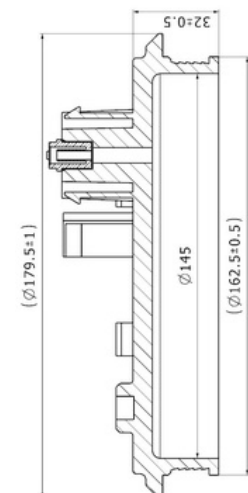

466113

Cabin Plastic Piston Cover

Weight : 0,115 gr

OEM Ref. :

CROSS Ref. :

449913

Cabin Plastic Piston Cover

Weight : 0,495

Front

OEM Ref. :

CROSS Ref. :