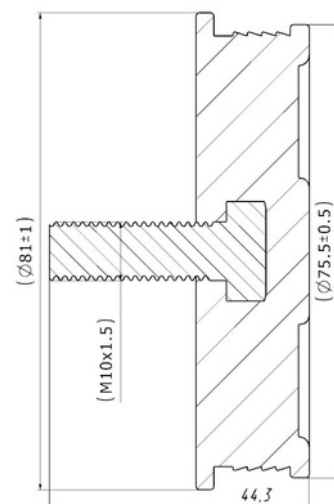

468001

Cabin Plastic
Piston Cover

Weight : 0,115 gr

Front

OEM Ref. : ISRINGHAUSEN 27403-01

CROSS Ref. : CONTITECH SZ-82-8 LS

478451

Cabin Plastic
Piston Cover

Weight : 0,115 gr

Front

OEM Ref. :

CROSS Ref. :