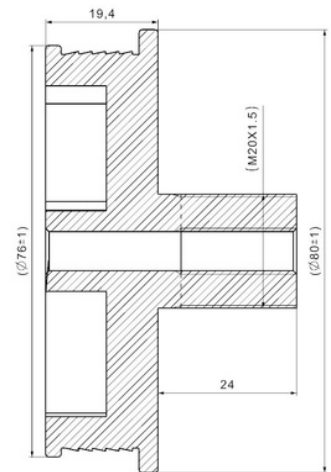

470652

Cabin Plastic
Piston Cover

Weight : 0,115 gr

OEM Ref. :

CROSS Ref. :