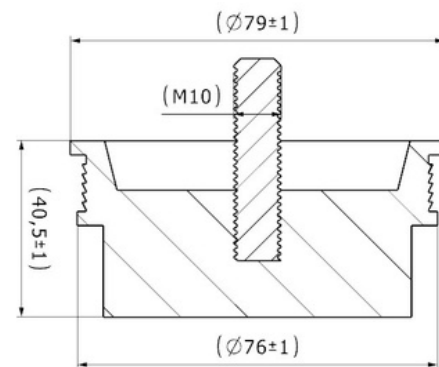

411652

Cabin Plastic
Piston Cover

Weight : 0,175 gr

Front

OEM Ref. :

CROSS Ref. :

418001

Cabin Plastic
Piston Cover