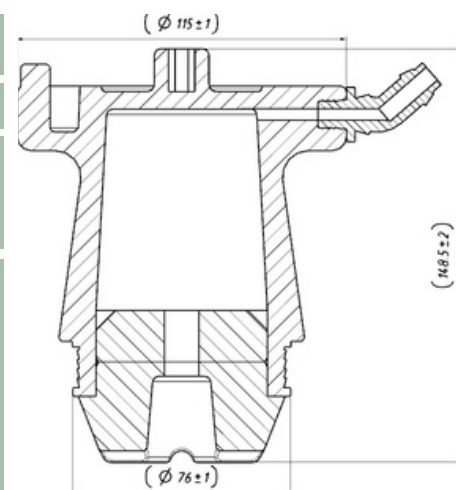

OEM Ref. :

CROSS Ref. :

278451

Cabin Plastic
Piston

Weight : 0,435 gr

Front

OEM Ref. :

CROSS Ref. :