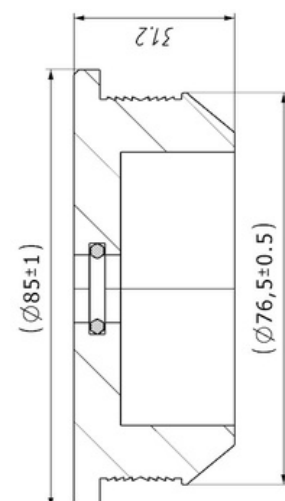

Weight : 0,125 gr
OEM Ref. :
CROSS Ref. :

435081-4

Cabin Plastic
Piston Cover

Weight : 0,125 gr
Front
OEM Ref. :
CROSS Ref. :

435081-5

Cabin Plastic
Piston Cover

Weight : 0,125 gr
OEM Ref. :
CROSS Ref. :

435081-6