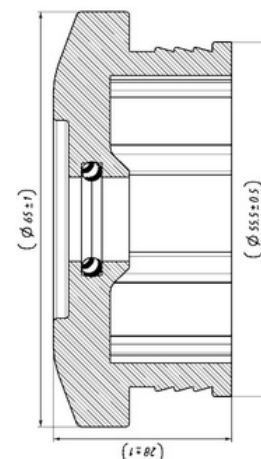

Weight : 0,85 gr	
Front/Rear	
OEM Ref. : 9408904919 5010629398	
CROSS Ref. :	<table border="0"> <tr> <td>SACHS</td> <td>CB0194</td> </tr> <tr> <td></td> <td>310 957 / 131 041</td> </tr> <tr> <td></td> <td>313 071</td> </tr> <tr> <td>MONROE</td> <td>CB0129</td> </tr> <tr> <td></td> <td>CB0088</td> </tr> <tr> <td>DIESEL</td> <td>464467</td> </tr> <tr> <td>TECHNIC</td> <td>677000</td> </tr> <tr> <td>FIRESTONE</td> <td>W02 M58 8034</td> </tr> </table>