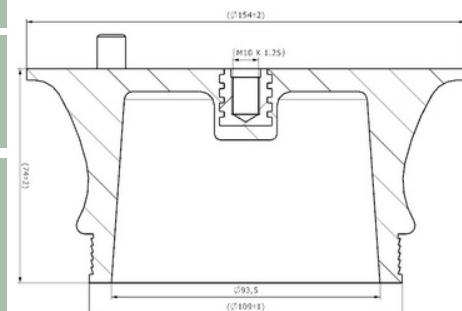

226023

Cabin Plastic
Piston

Weight : 0,895 gr

OEM Ref. :

CROSS Ref. :

228080

Cabin Plastic
Piston

Weight : 0,565 gr

Front

OEM Ref. :

CROSS Ref. :