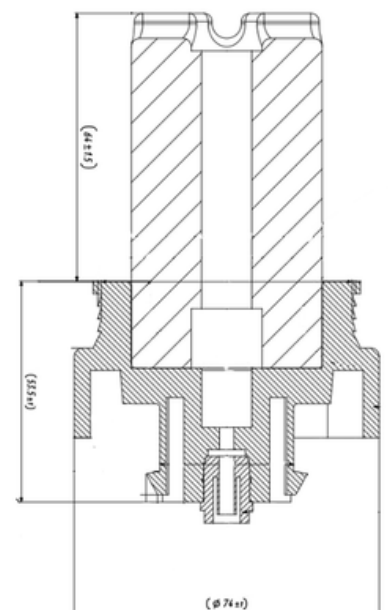

Weight : 0,135 gr

Front

OEM Ref. : FREIGHTLINER 66003-3406

CROSS Ref. : FIRESTONE W02-358-7205
CONTITECH SC 31-Y205