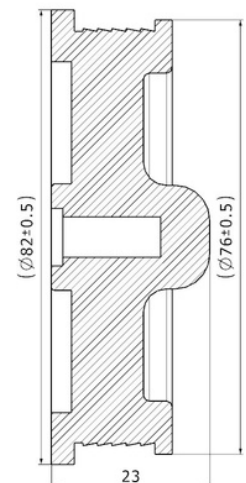

469404

Cabin Plastic
Piston Cover

Weight : 0,95 gr

OEM Ref. :

CROSS Ref. :