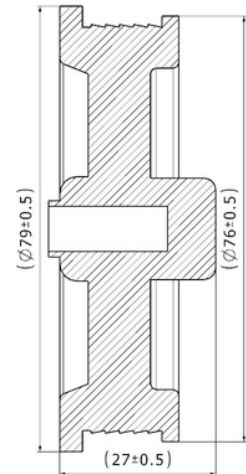

OEM Ref. :

CROSS Ref. :

444704

Cabin Plastic
Piston Cover

Weight : 0,95 gr

OEM Ref. :

CROSS Ref. :

469101