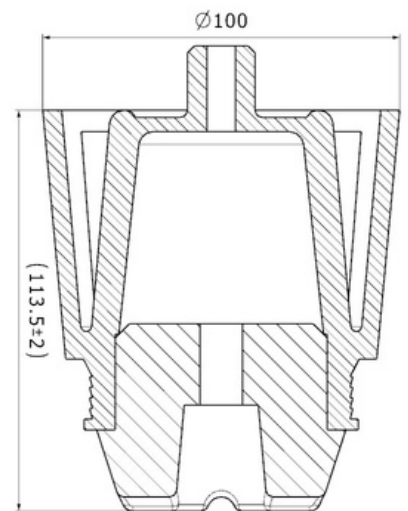

OEM Ref. :

CROSS Ref. :

211652

Cabin Plastic
Piston

Weight : 0,485 gr

OEM Ref. :

CROSS Ref. :

276506