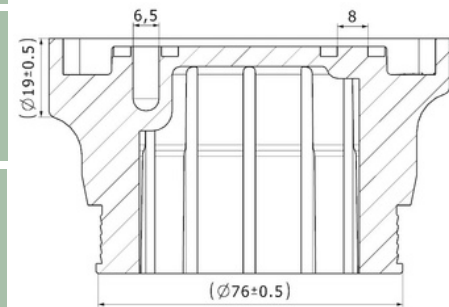

Weight : 0,425 gr

OEM Ref. : 1440529 81523856032
1448573 1331728
1377520 5001836461
42533268 81623856003

CROSS Ref. : MONROE SD0009
CONTITECH SZ 59-8 SR / SZ 59-7