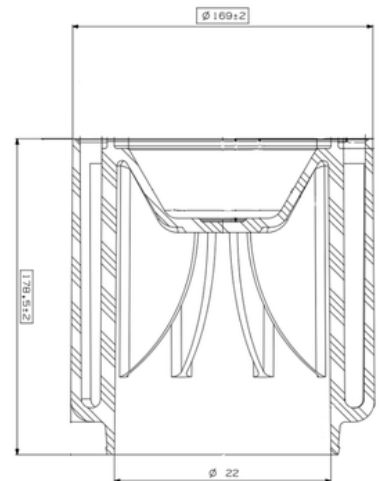

249304

Cabin Plastic Piston

Weight : 0,35 gr

OEM Ref. :

CROSS Ref. :

266744

Cabin Plastic Piston

Weight : 0,245 gr

Front

OEM Ref. :

CROSS Ref. :