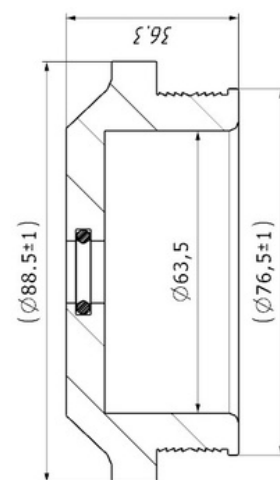

Cabin Plastic
Piston Cover

Weight : 0,55 gr
OEM Ref. :
CROSS Ref. :

444005-1

Cabin Plastic
Piston Cover

Weight : 0,125 gr
OEM Ref. :
CROSS Ref. :

441027-1

Cabin Plastic
Piston Cover

Weight : 0,165 gr
OEM Ref. :
CROSS Ref. :