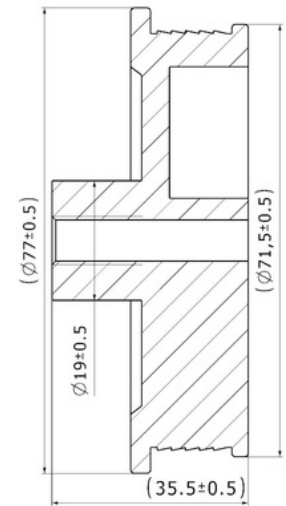

482113

Cabin Plastic
Piston

0,115 gr

Front

CROSS Ref. :