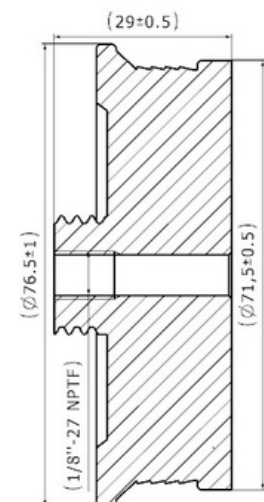

CROSS Ref. :

466113-1

Cabin Plastic
Piston Cover

Weight : 0,115 gr

Front

OEM Ref. :

CROSS Ref. :

466113