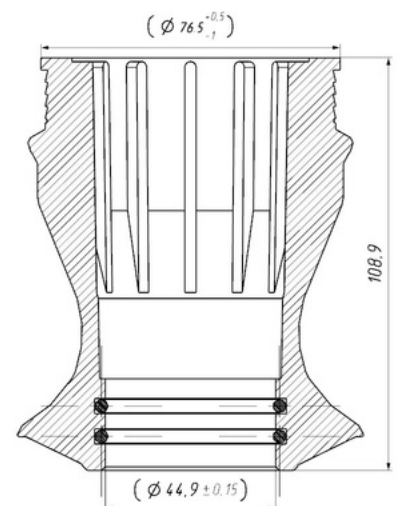

282302

Cabin Plastic Piston

Weight : 0,35 gr

Rear

OEM Ref. :

CROSS Ref. :

228709

Cabin Plastic Piston

Weight : 0,285 gr

Front

OEM Ref. :

CROSS Ref. :