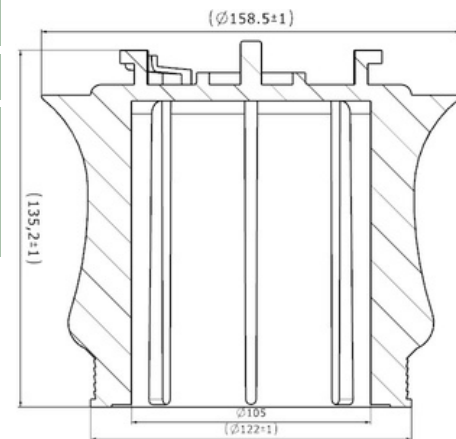

226023

Cabin Plastic
Piston

Weight : 0,895 gr

OEM Ref. :

CROSS Ref. :

228080

Cabin Plastic
Piston

Weight : 0,565 gr