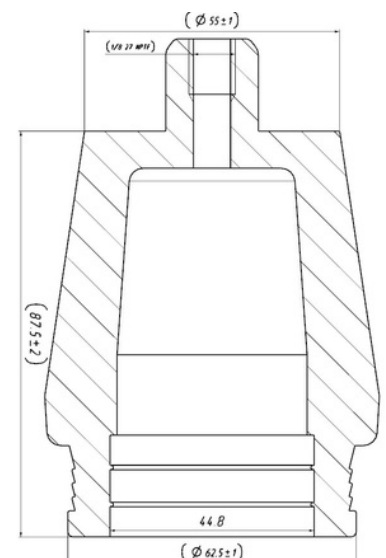

Weight : 0,245 gr

Rear

OEM Ref. : 21165207
8074629

CROSS Ref. : CONTITECH SC 31-BG10

GOODYEAR 1S5-171

ROAD CHOICE RC31-0171G