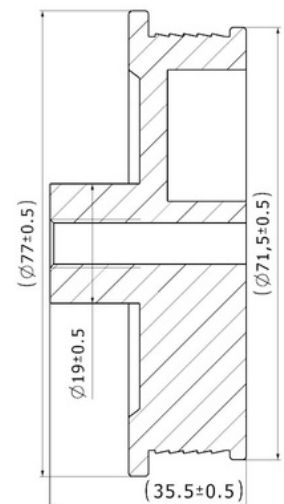

Weight : 0,115 gr

Front

OEM Ref. :

CROSS Ref. :

424015

Cabin Plastic
Piston Cover

Weight : 0,75 gr

OEM Ref. :