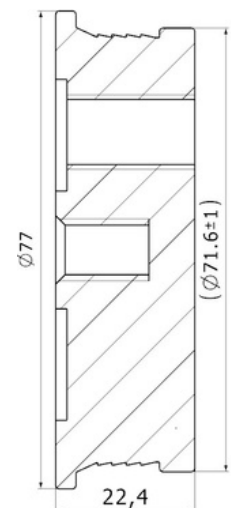

444113-1

Cabin Plastic
Piston Cover

Weight : 0,85 gr

OEM Ref. : PETERBILT R81-6003

CROSS Ref. : FIRESTONE W02-730-7166

443113

Cabin Plastic
Piston Cover

Weight : 0,85 gr

Front

OEM Ref. :

CROSS Ref. :