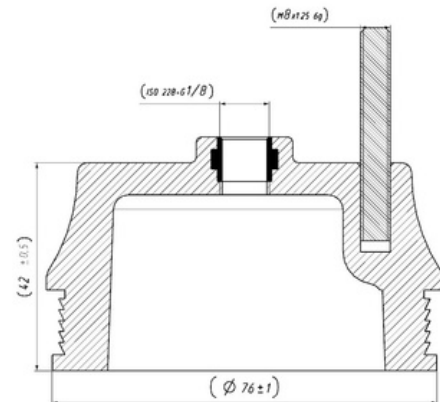

Weight : 0,225 gr

Front

OEM Ref. : RENAULT 5010 313 619A
5010 266 845A

CROSS Ref. : CONTITECH SZ 50-10