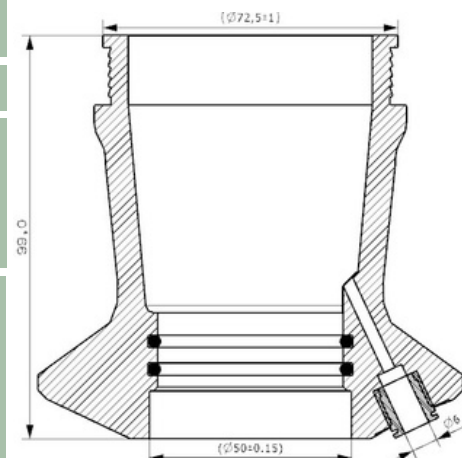

CROSS Ref. :

239032

Cabin Plastic Piston

Weight : 0,350 gr

OEM Ref. :

CROSS Ref. :

242413

Cabin Plastic
Piston