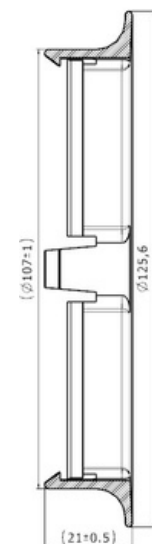

MONROE	CB0221	CB0184
	CB0223	CB0194

DIESEL	565025	123461
TECHNIC	565026	123460

286303

Cabin Plastic
Piston ring

Weight : 0,415 gr

OEM Ref. :

CROSS Ref. :

404803