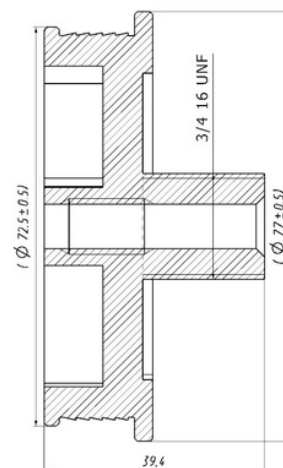

Weight : 0,115 gr

OEM Ref. :

CROSS Ref. :

466173

Cabin Plastic
Piston Cover

Weight :0,115 gr

Front

OEM Ref. :