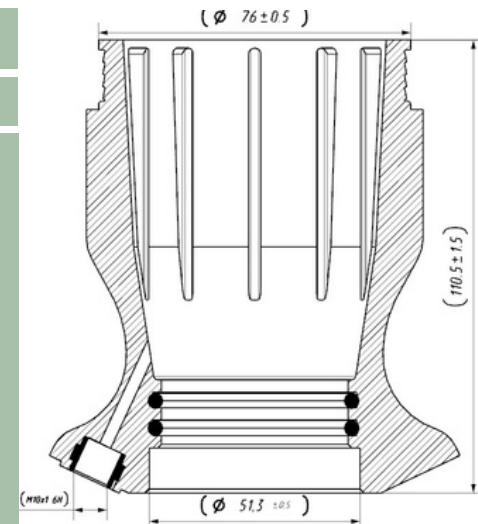

Weight : 0,38 gr

Rear

OEM Ref. :	7421821027	20427897	22144200
	21171976	20721169	20721167
	22040666	20775212	20736464
	1076855	20889134	3172985
	20427879	21651231	20721167
	20889138	7421821030	501052241
	21032337	21880100	82052893
	21651229	7421171977	7482052893
	22144209	5010228849	
	3198850	7420898055