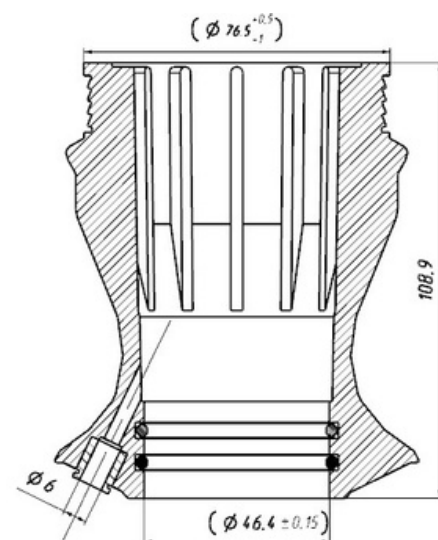

OEM Ref. :

CROSS Ref. :

261702

Cabin Plastic
Piston

Weight : 0,35 gr

OEM Ref. :

CROSS Ref. :

261702-1