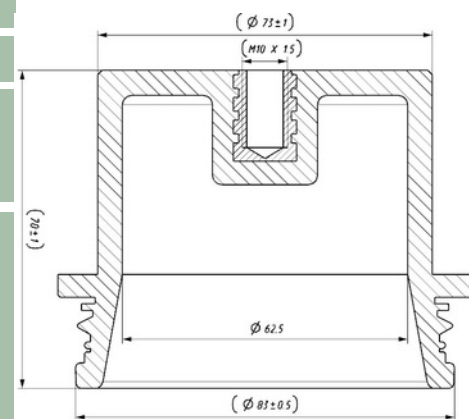

CROSS Ref. :

229050

Cabin Plastic Piston

Weight : 0,305 gr
OEM Ref. :
CROSS Ref. :

229051

Cabin Plastic Piston

Weight : 0,305 gr
Front
OEM Ref. :
CROSS Ref. :

239051