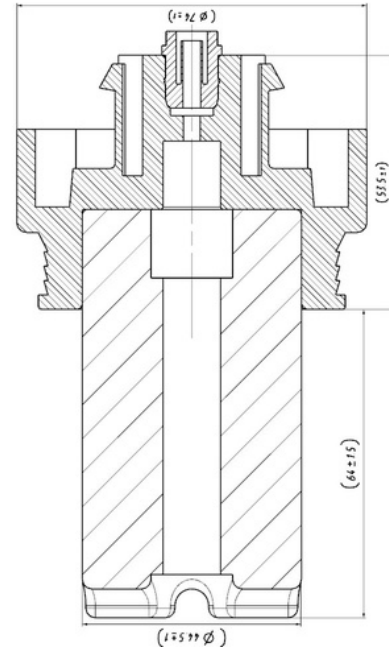

Weight : 0,135 gr

Front

OEM Ref. : FREIGHTLINER 66003-3406

CROSS Ref. : FIRESTONE W02-358-7205
CONTITECH SC 31-Y205