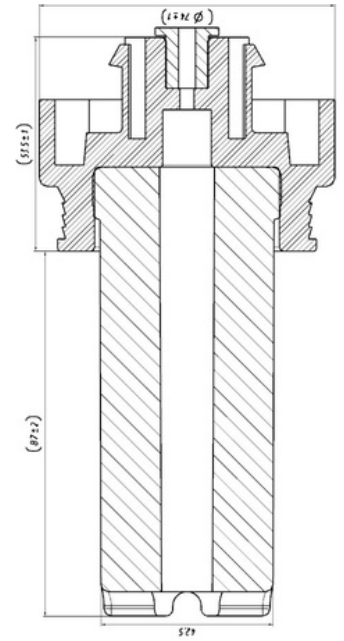

272413

Cabin Plastic Piston Stopper

Weight : 0,135 gr

OEM Ref. :

CROSS Ref. :

239708

Cabin Plastic Piston

Weight : 0,6 gr

Front/Rear

OEM Ref. : RENAULT 5010 491 301

CROSS Ref. : MONROE SK 86-10
PHOENIX 2 C 91-10