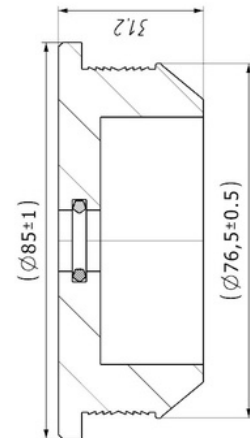

Weight : 0,125 gr
OEM Ref. :
CROSS Ref. :