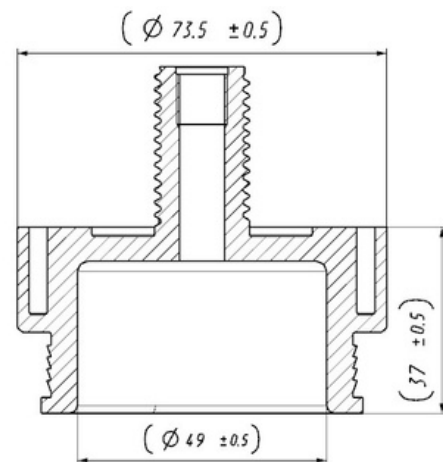

221413-3

Cabin Plastic
Piston Stopper

Weight : 0,135 gr

OEM Ref. : FREIGHTLINER 18-40977-00

CROSS Ref. : FIRESTONE W02-358-7206
CONTITECH SC 31-Y206

245413

Cabin Plastic
Piston Stopper

Weight : 0,105 gr

Front

OEM Ref. : PETERBILT R81-6002
D 500-2253
R81-6003

CROSS Ref. : FIRESTONE W02-703-7164
W02-730-7166