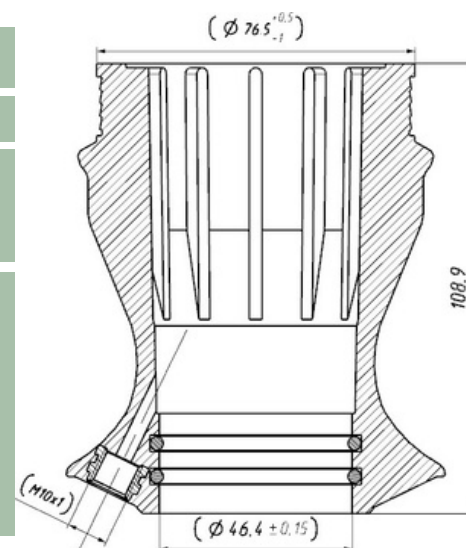

Cabin Plastic
Piston

Weight : 0,35 gr

Front

OEM Ref. :

CROSS Ref. :

234207

Cabin Plastic
Piston

Weight : 0,35 gr
OEM Ref. :
CROSS Ref. :