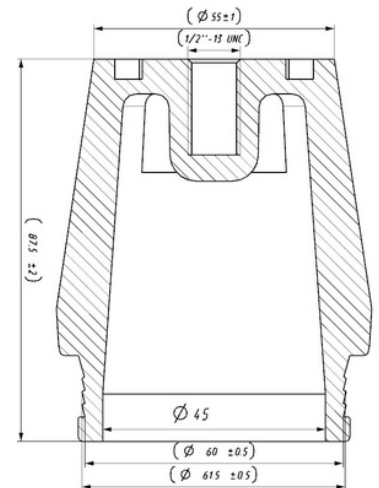

Weight : 0,245 gr

Front

OEM Ref. : NAVISTAR LINK 1102-0076
LINK 1101-0043

CROSS Ref. : FIRESTONE W02-358-7081
GOODYEAR 1S5-038