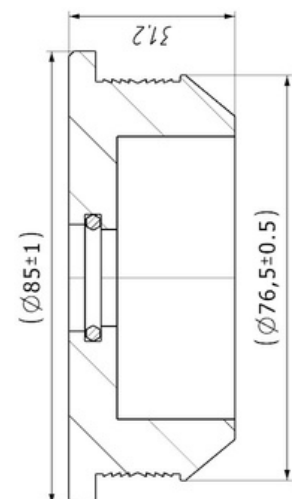

Weight : 0,125 gr
Front
OEM Ref. :
CROSS Ref. :