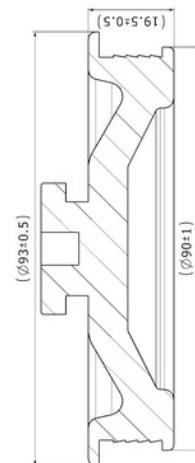

468001

Cabin Plastic
Piston Cover

Weight : 0,115 gr

Front

OEM Ref. : ISRINGHAUSEN 27403-01

CROSS Ref. : CONTITECH SZ-82-8 LS

478451

Cabin Plastic
Piston Cover

Weight : 0,115 gr

Front

OEM Ref. :

CROSS Ref. :