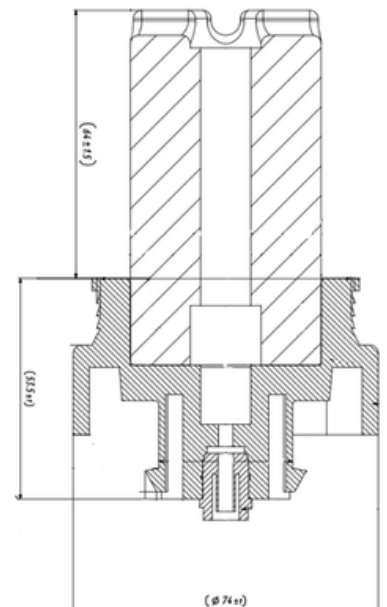

Weight : 0,135 gr

Front

OEM Ref. : FREIGHTLINER 66003-3406

CROSS Ref. : FIRESTONE W02-358-7205
CONTITECH SC 31-Y205