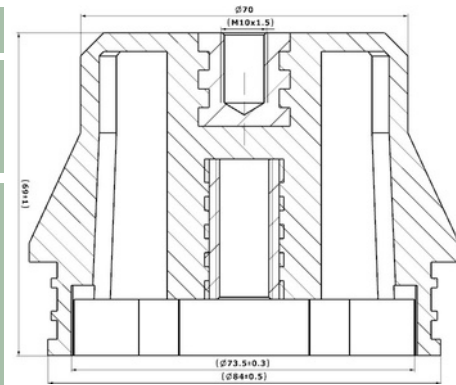

Weight : 0,295 gr
Front
OEM Ref. :
CROSS Ref. :

225016

Cabin Plastic
Piston