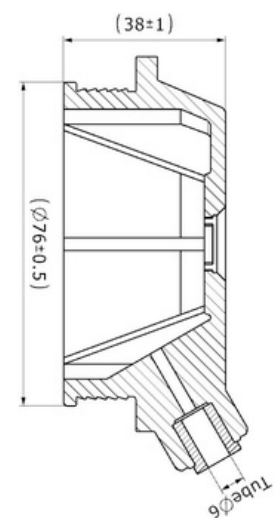

476401

Cabin Plastic
Piston Cover

Weight : 0,85 gr

OEM Ref. :

CROSS Ref. :

441024

Cabin Plastic
Piston Cover

Weight : 0,115 gr

Front

OEM Ref. :

CROSS Ref. :