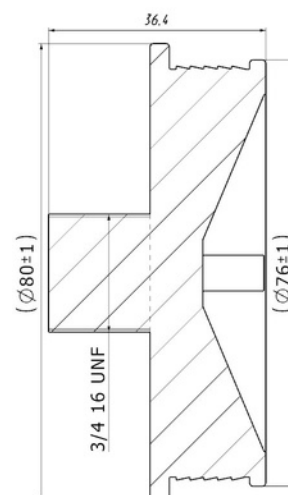

466173

Cabin Plastic
Piston Cover

Weight :0,115 gr

Front

OEM Ref. :

CROSS Ref. :