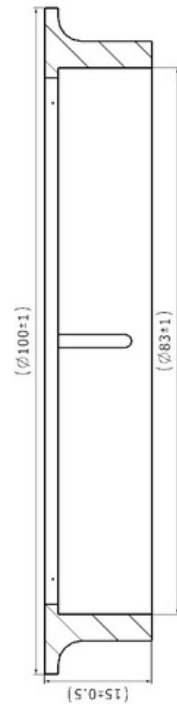

404801

Cabin Plastic Piston Ring

Weight : 0,4 gr

Front/Rear

OEM Ref. :	64306807008	3172984	3198850
	20453256	20889132-1	7421170696
	1629724	20453258	21651229
	1629719	21111932 -1	22144209
	20889136	21032337	20721167
	20889138		

CROSS Ref. : MONROE	CB0055	CB0055+CB0039
	CB0003	CB0214 / CB0212
	CB0001	CB0210
DIESEL TECHNIC	270013	270.433
	270094	
FIRESTONE	W02 M58 8036	
GOODYEAR	1SA-AS 003	1SA-AS 001

404802

Cabin Plastic Piston Ring

Weight : 0,4 gr

Front/Rear

OEM Ref. :	9408904919	5010629398	5010228908
	5010269674	20757841	
	5010316783	5010629398	

CROSS Ref. : SACHS	316 695 / 315 153 /	
	721700008810 /	
	721700003575	
	310 957 / 131 041	
	313 071	
MONROE	CB0129	CB0088
DIESEL TECHNIC	464467	677000
FIRESTONE	W02 M58 8034	
	W02 M58 8034