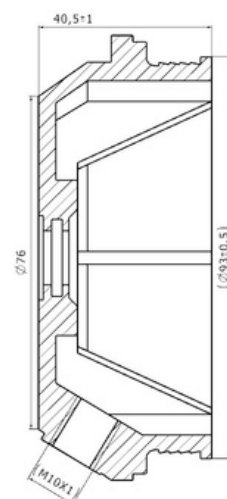

441113-1

Cabin Plastic
Piston Cover

Weight : 0,85 gr

OEM Ref. :

CROSS Ref. : FIRESTONE W02-3589-7087
CONTITECH SC2W097
GOODYEAR 1S5-040

462401-1

Cabin Plastic
Piston Cover

Weight :0,175 gr

Front

OEM Ref. :

CROSS Ref. :