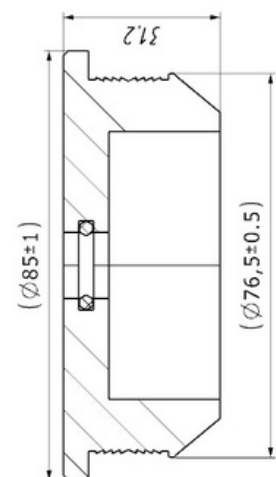

Cabin Plastic
Piston Cover

Weight : 0,125 gr

Front

OEM Ref. :

CROSS Ref. :

435084

Cabin Plastic
Piston Cover

Weight : 0,125 gr