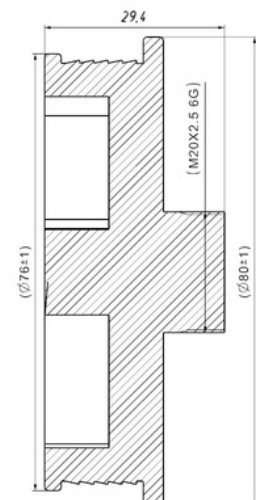

471652

Cabin Plastic
Piston Cover

Weight : 0,115 gr

Front

OEM Ref. :

CROSS Ref. :