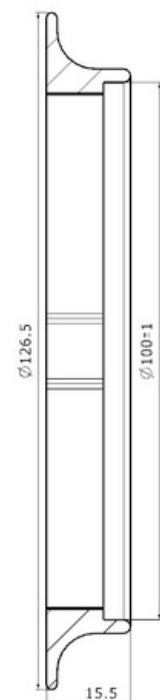

Cabin Plastic
Piston

Weight : 0,45 gr

Front

OEM Ref. :

CROSS Ref. :

404807

Cabin Plastic
Piston

Weight : 0,5 gr