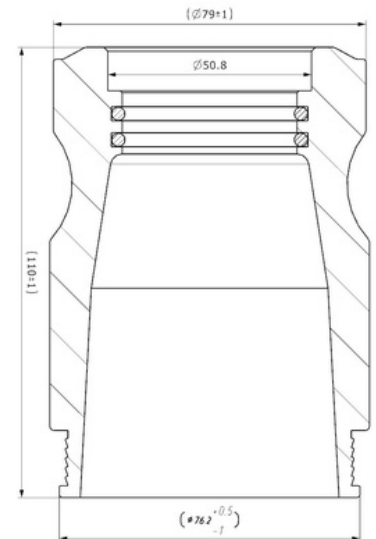

232204

Cabin Plastic Piston

Weight : 0,325 gr

Front

OEM Ref. : 20889132-1 21430900 20453256
20453258 21111932 -1
7421170696 20889136

CROSS Ref. : MONROE CB0055
CB0055+CB0039
CB0210

DIESEL 270433
TECHNIC

271709

Cabin Plastic Piston

Weight : 0,245 gr

Rear

OEM Ref. : 21165207
8074629

CROSS Ref. : CONTITECH SC 31-BG10

GOODYEAR 1S5-171

ROAD CHOICE RC31-0171G