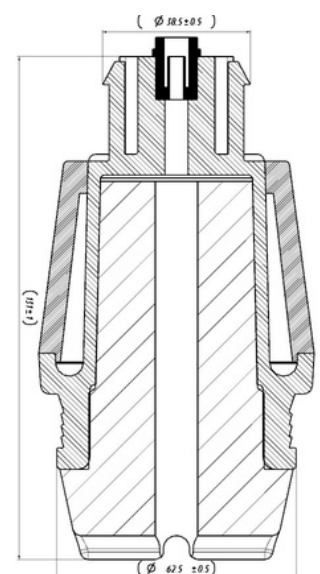

CROSS Ref. :

228709

Cabin Plastic Piston

Weight : 0,285 gr

Front

OEM Ref. :

CROSS Ref. :

228709-1