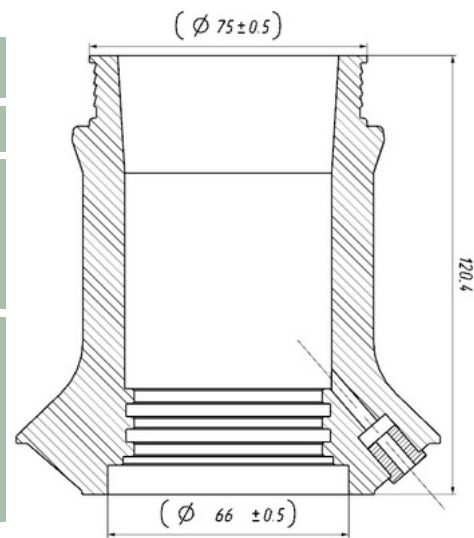

OEM Ref. :

CROSS Ref. :

296301

Cabin Plastic Piston

Weight : 0,435 gr
OEM Ref. :
CROSS Ref. :

904004

Cabin Plastic Piston

Weight : 0,185 gr
Front
OEM Ref. :
CROSS Ref. :