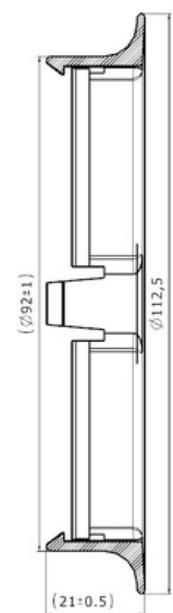

404810

Cabin Plastic
Piston

Weight : 0,45 gr

OEM Ref. :