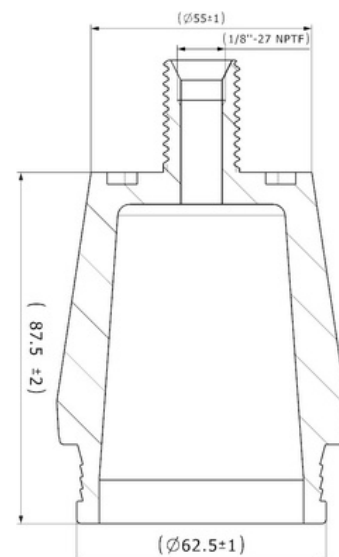

228709-1

Cabin Plastic Piston

Weight : 0,285 gr

OEM Ref. :

CROSS Ref. :

270709

Cabin Plastic Piston

Weight : 0,245 gr

Front

OEM Ref. :

CROSS Ref. :