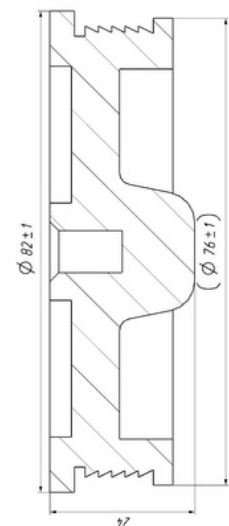

OEM Ref. :

CROSS Ref. :

443574-3

Cabin Plastic
Piston Cover

Weight : 0,85 gr

Front

OEM Ref. :

CROSS Ref. :