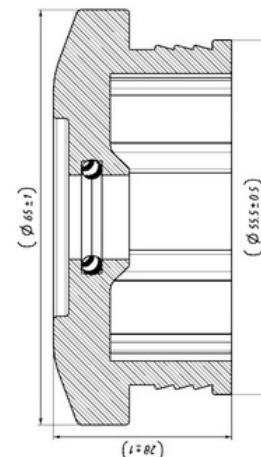

DIESEL 123460 565026
TECHNIC 565025

MONROE CB0194 CB0223
CB0221

419202-1

Cabin Plastic Piston Cover

Weight : 0,85 gr																	
Front/Rear																	
OEM Ref. : 9408904919 5010629398																	
CROSS Ref. :	<table border="0"> <tr> <td>SACHS</td> <td>CB0194</td> </tr> <tr> <td></td> <td>310 957 / 131 041</td> </tr> <tr> <td></td> <td>313 071</td> </tr> <tr> <td>MONROE</td> <td>CB0129</td> </tr> <tr> <td></td> <td>CB0088</td> </tr> <tr> <td>DIESEL</td> <td>464467</td> </tr> <tr> <td>TECHNIC</td> <td>677000</td> </tr> <tr> <td>FIRESTONE</td> <td>W02 M58 8034</td> </tr> </table>	SACHS	CB0194		310 957 / 131 041		313 071	MONROE	CB0129		CB0088	DIESEL	464467	TECHNIC	677000	FIRESTONE	W02 M58 8034
SACHS	CB0194																
	310 957 / 131 041																
	313 071																
MONROE	CB0129																
	CB0088																
DIESEL	464467																
TECHNIC	677000																
FIRESTONE	W02 M58 8034																