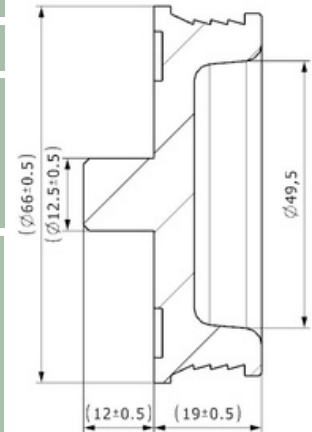

Weight : 0,85 gr
OEM Ref. :
CROSS Ref. :