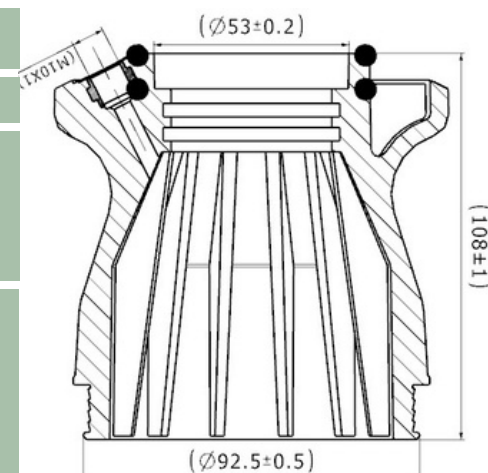

Weight : 0,415 gr

Rear

OEM Ref. :	1910106 + 1907301
	1873668
	2621046
	2392806

CROSS Ref. :	MONROE	CB0194
	DIESEL	123460
	TECHNIC