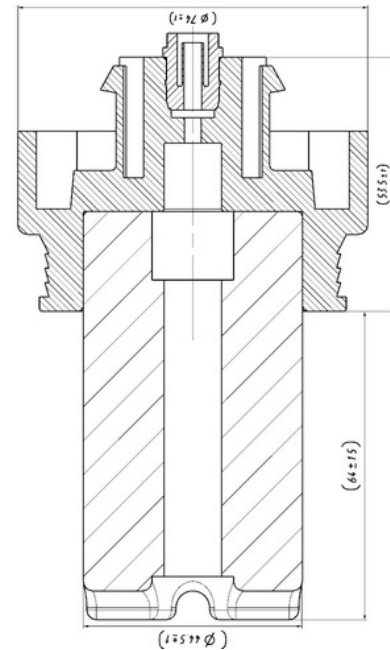

Weight : 0,135 gr

Front

OEM Ref. : FREIGHTLINER 66003-3406

CROSS Ref. : FIRESTONE W02-358-7205
CONTITECH SC 31-Y205