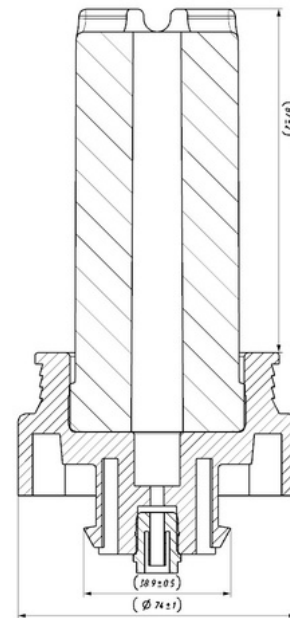

Weight : 0,135 gr

OEM Ref. : FREIGHTLINER 18-40977-00
18-52651-00

CROSS Ref. : FIRESTONE W02-358-7207
W02-358-7215
CONTITECH SC31-B207
SC 31-Y215