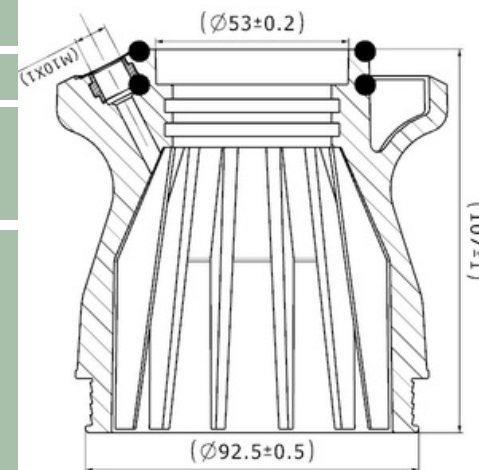

Weight : 0,415 gr
Front
OEM Ref. :
CROSS Ref. :