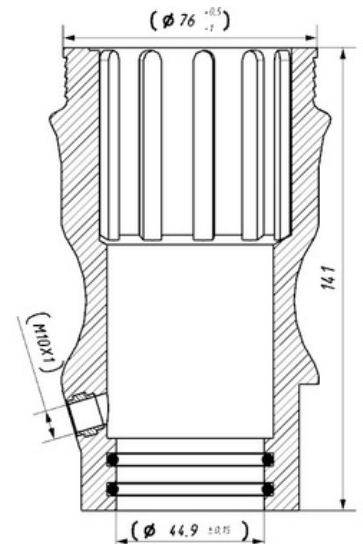

Weight : 0,386 gr

Rear

OEM Ref. : 1075076
1075077
1629725

CROSS Ref. : SACHS	316 372
MONROE	CB0002
DIESEL TECHNIC	270010
FIRESTONE	W02 M58 8038
GOODYEAR	1SA-AS 002