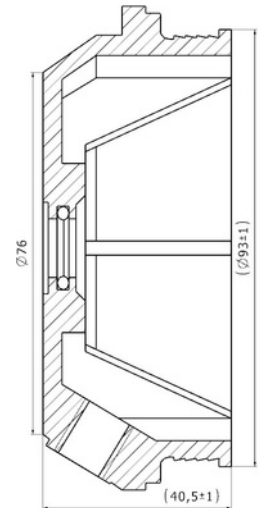

PHONEIX CD 075 119 102

462401

Cabin Plastic Piston Cover

Weight : 0,175 gr

Front

OEM Ref. : 2493165 1908098
1908097 1926779

CROSS Ref. : MONROE CB0184

DIESEL 123461
TECHNIC