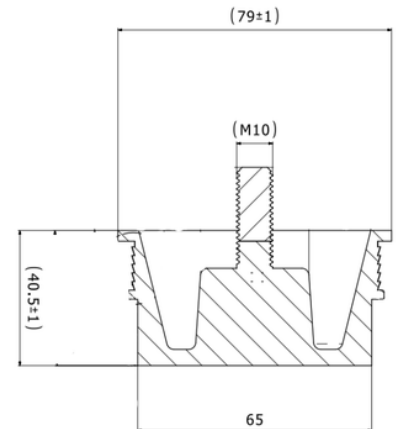

Cabin Plastic Piston Head

Weight : 0,175 gr

Rear

OEM Ref. : 21165207 8074629
21165207

CROSS Ref. : CONTITECH SC 31-BG10

GOODYEAR 1S5-171

408404

Cabin Plastic Piston Head