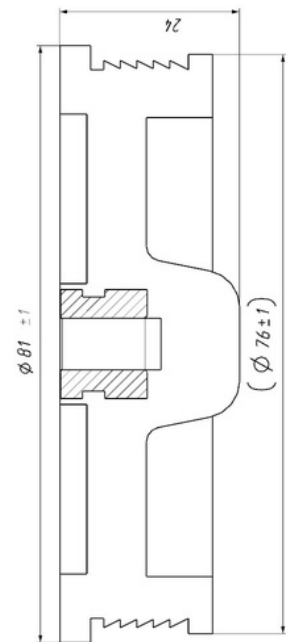

408404

Cabin Plastic Piston Cover

Weight : 0,95 gr

Rear

OEM Ref. :HYA 005	1498864	1C3030
31396	20443545	5010133079 D
31590-12	2133704	5010092916
5001857902	35611-12	

CROSS Ref.: CONTITECH	SZ51-7	CB0257
	864 Z / SZ 60-6	SZ 51-5
	865 Z / 937 N	SZ 51-10
	SZ 51-9	SZ 50-6

GRAMMER 140214 / 38010107
38010107 / 1189932

ISRINGHAUSEN 3.1396

MONROE CB0082