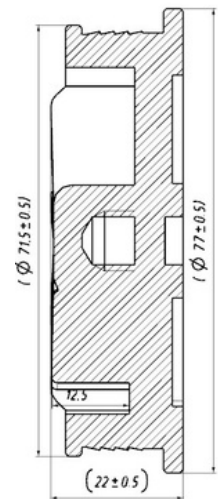

Weight : 0,85 gr

OEM Ref. : PETERBILT R81-6003

CROSS Ref. : FIRESTONE W02-730-7166