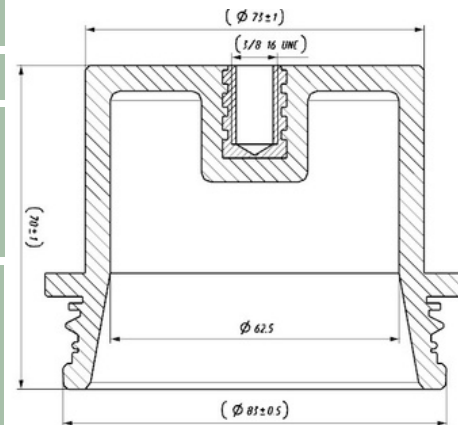

CROSS Ref. :

229050

Cabin Plastic Piston

Weight : 0,305 gr
OEM Ref. :
CROSS Ref. :

229051

Cabin Plastic Piston

Weight : 0,305 gr
Front
OEM Ref. :
CROSS Ref. :

239051