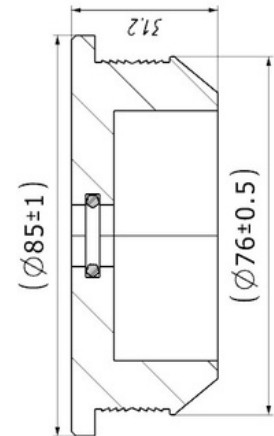

435081-1

Cabin Plastic
Piston Cover