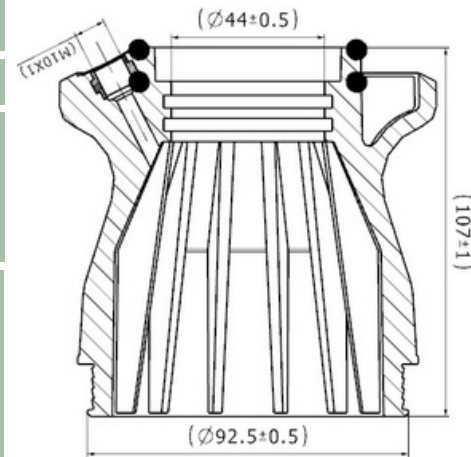

Weight : 0,415 gr	
Rear	
OEM Ref. : 1910106 + 1907301 1873668 2621046 2392806	
CROSS Ref. :	MONROE CB0194 DIESEL 123460 TECHNIC