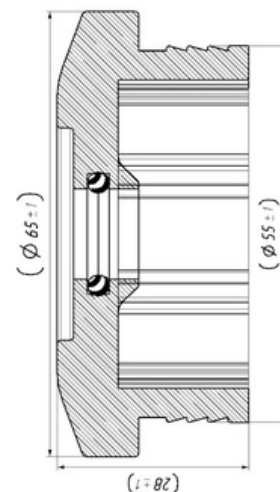

Weight : 0,85 gr	
Front/Rear	
OEM Ref. : 9408904919 5010629398	
CROSS Ref. :	<table border="0"> <tr> <td>SACHS</td> <td>CB0194</td> </tr> <tr> <td></td> <td>310 957 / 131 041</td> </tr> <tr> <td></td> <td>313 071</td> </tr> <tr> <td>MONROE</td> <td>CB0129</td> </tr> <tr> <td></td> <td>CB0088</td> </tr> <tr> <td>DIESEL</td> <td>464467</td> </tr> <tr> <td>TECHNIC</td> <td>677000</td> </tr> <tr> <td>FIRESTONE</td> <td>W02 M58 8034</td> </tr> </table>