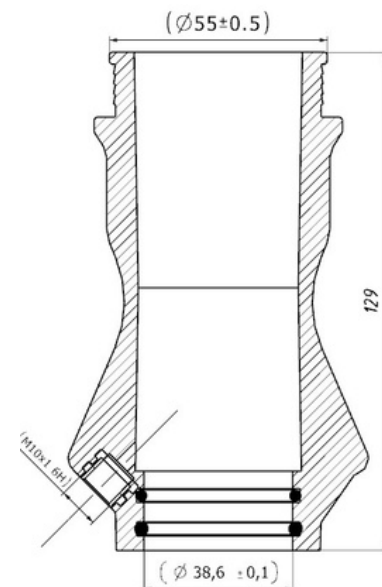

278506

Cabin Plastic Piston

Weight : 0,275 gr

OEM Ref. :

CROSS Ref. :

265506

Cabin Plastic Piston

Weight : 0,275 gr

Front

OEM Ref. :

CROSS Ref. :