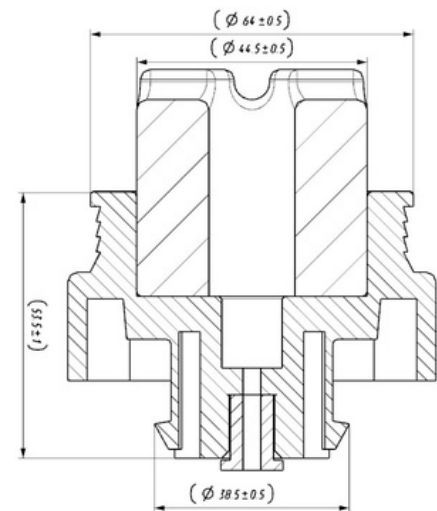

Weight : 0,135 gr

Front

OEM Ref. :

CROSS Ref. : FREIGHTLINER 18-40977-00
FIRESTONE W02-358-7206
CONTITECH SC 31-Y206