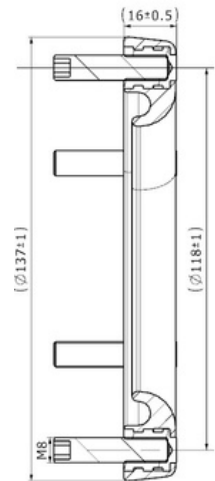

408102

Cabin Plastic
Piston Ring

Weight : 0,225 gr

OEM Ref. :

CROSS Ref. :