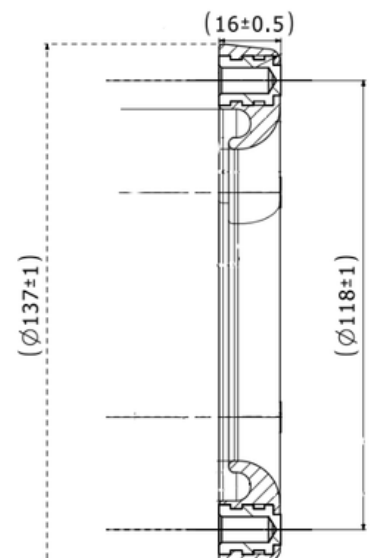

408103

Cabin Plastic
Piston Ring

Weight : 0,225 gr

Front

OEM Ref. :

CROSS Ref. :