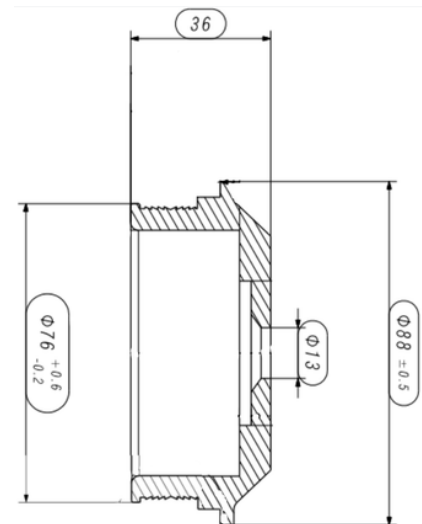

435084

Cabin Plastic
Piston Cover

Weight : 0,125 gr

OEM Ref. :

CROSS Ref. :