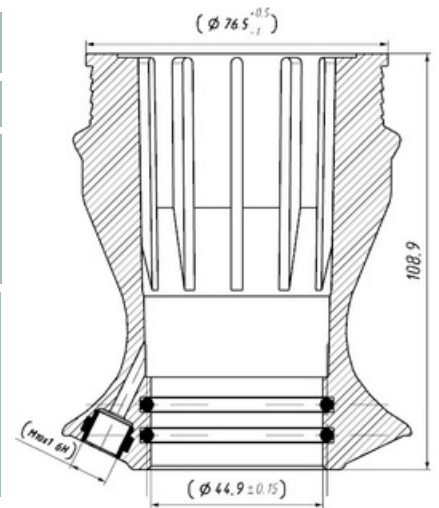

289702

Cabin Plastic
Piston

Weight : 0,35 gr

OEM Ref. :

CROSS Ref. :

229913

Cabin Plastic
Piston

Weight : 0,995 gr