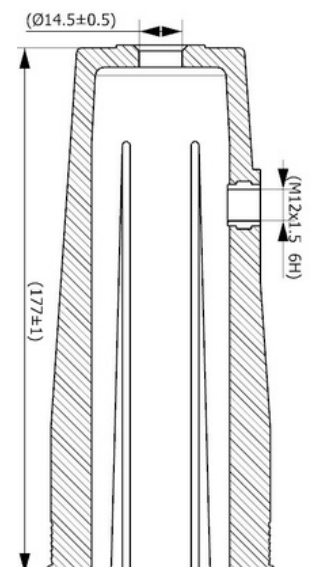

Weight : 0,415 gr	
Rear	
OEM Ref. :	375224 1371065 1321590 1622211 1353453 1285393 1444147 1353450 1265281
CROSS Ref. :	GOODYEAR 1SA-AS 009 FIRESTONE W02 M58 8051