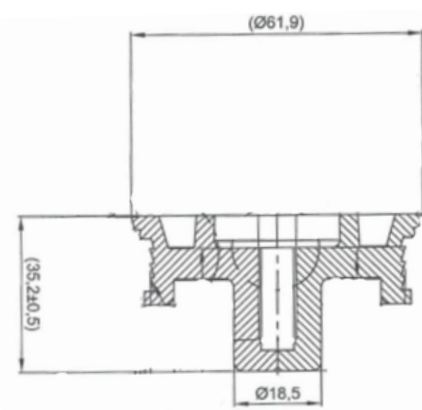

424015

Cabin Plastic
Piston Cover

Weight : 0,75 gr

OEM Ref. :

CROSS Ref. :

444113

Cabin Plastic
Piston Cover

Weight : 0,85 gr

Front

OEM Ref. : PETERBILT R81-6003

CROSS Ref. : FIRESTONE W02-730-7166